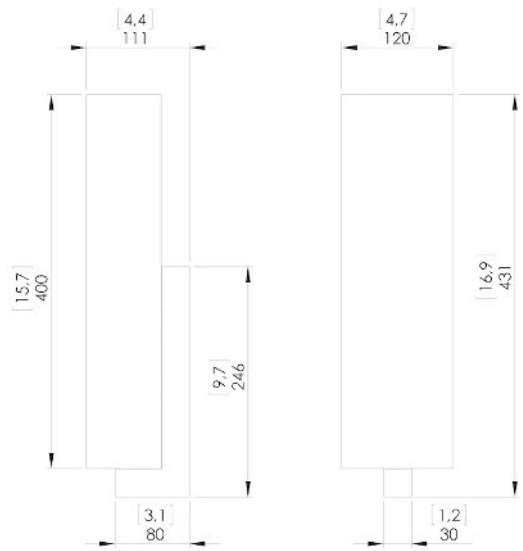

EMBRUN A

Wall lamp in aluminum and brass structure with softened white onyx shade. Collection includes linear and standard chandelier - Embrun PL + Embrun L.

DETAILS.

FINISH: DARK PATINATED BRASS

SIZE: 4.7" W X 4.4" D X 15.7" H

14W LED, 19-2500K DIM TO WARM

840 LM, 95 CRI, 0-10V DIMMING

***DIMMING MODULE REQUIRED WITH 24V REMOTE DRIVER.**

WEIGHT: 15.4 LBS

EMBRUN A

Dimensions in mm [inches]

Silhouette : 175 cm [69 in]