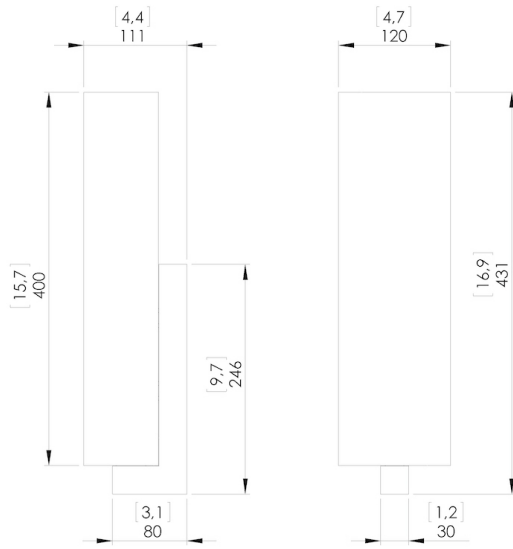

EMBRUN A

Wall lamp in aluminum and brass structure with softened white onyx shade. Collection includes linear and standard chandelier - Embrun PL + Embrun L.

DETAILS.

FINISH: DARK PATINATED BRASS

SIZE: 4.7" W X 4.4" D X 15.7" H

**14W LED, 19-2500K DIM TO WARM
840 LM, 95 CRI, 0-10V DIMMING**

***DIMMING MODULE REQUIRED WITH 24V REMOTE DRIVER.**

WEIGHT: 15.4 LBS

EMBRUN A

Dimensions in mm [inches]

Silhouette : 175 cm [69 in]