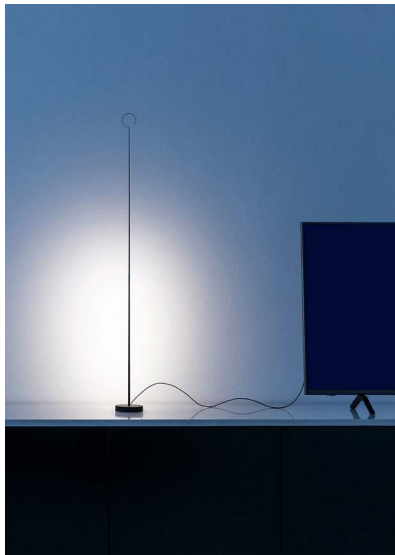

ANIMA

II P L

PLUGLIGHTING.COM
INFO@PLUGLIGHTING.COM

5665 MELROSE AVENUE
STE 108 LOS ANGELES 90038

P. 323 467 5635
F. 323 467 5634