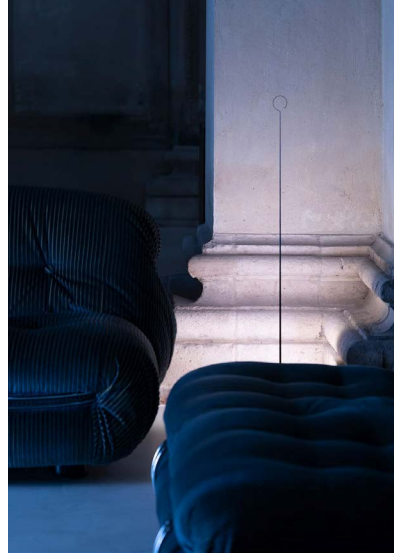

ANIMA

II P L

PLUGLIGHTING.COM
INFO@PLUGLIGHTING.COM

5665 MELROSE AVENUE
STE 108 LOS ANGELES 90038

P. 323 467 5635
F. 323 467 5634