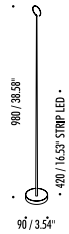

ANIMA

ANIMA

1A1090403.27.06	MATT BLACK - 2700K	5 V DC - 4 W LED 2700K - 575 lm - CRI > 80 / 3000K - 589 lm - CRI > 80
1A1090403.30.06	MATT BLACK - 3000K	BLACK CABLE 1,5 m / 59.05"
		ON/OFF AND TOUCH DIMMABLE
		USB CABLE INCLUDED - POWER SUPPLY NOT INCLUDED

OPTIONAL ACCESSORIES

12000088	STANDARD	POWER SUPPLY INPUT 110-240 V - 50/60 Hz - OUTPUT 5 V DC - 2A - 10 W - IP20
12000058	STANDARD	USB TO Micro USB BLACK CABLE / 1,5 m / 59.05"

II P L

PLUGLIGHTING.COM
INFO@PLUGLIGHTING.COM

5665 MELROSE AVENUE
STE 108 LOS ANGELES 90038

P. 323 467 5635
F. 323 467 5634