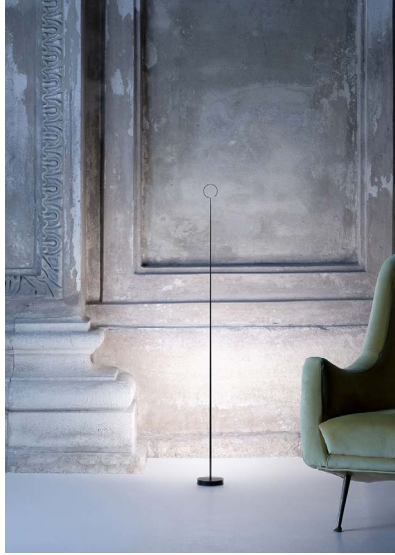

ANIMA

II P L

PLUGLIGHTING.COM
INFO@PLUGLIGHTING.COM

5665 MELROSE AVENUE
STE 108 LOS ANGELES 90038

P. 323 467 5635
F. 323 467 5634