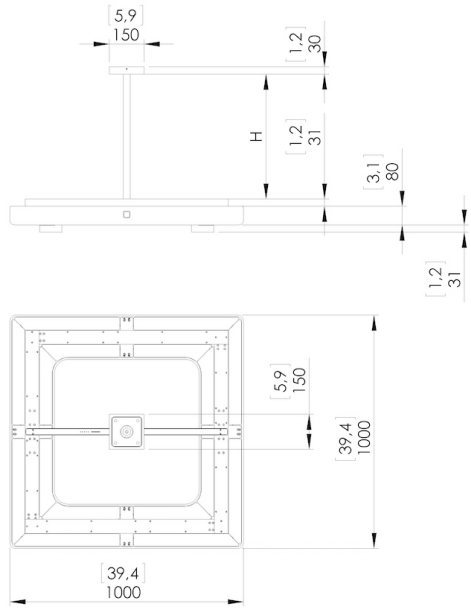

## EMBRUN L

Wall lamp in aluminum and brass structure with softened white onyx shade. Collection includes sconce - Embrun A.

For mounting, make sure ceiling is straight.  
***When necessary, reinforce the ceiling.***

### DETAILS.

**FINISH: DARK PATINATED BRASS, VIBRATED**

**39.4" W X 39.4" D X 5.6" H; 5.9" W X 5.9" H CANOPY; DROP TO BE SPECIFIED UP TO 78.7" (2M). LONGER DROP UPON REQUEST.**

**192W 1800-2700K DIM TO WARM  
9000 LM, 95 CRI, 0-10V DIMMING**

**\*DIMMING MODULE REQUIRED WITH 24V REMOTE DRIVER.**

**WEIGHT: 180.8 LBS**

EMBRUN L

Dimensions in mm [inches]

Silhouette : 175 cm [69 in]