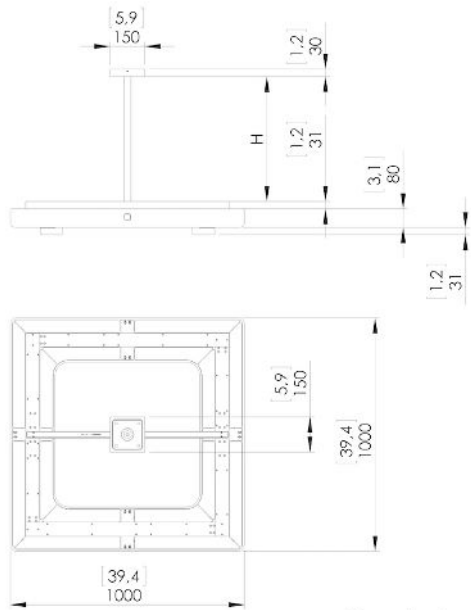

DETAILS.

FINISH: DARK PATINATED BRASS

39.4" W X 39.4" D X 5.6" H; 5.9" W X 5.9" H CANOPY; DROP TO BE SPECIFIED UP TO 78.7" (2M). LONGER DROP UPON REQUEST.

200W 1900-2500K DIM TO WARM

9600 LM, 95 CRI, 0-10V DIMMING

***DIMMING MODULE REQUIRED WITH 24V REMOTE DRIVER.**

WEIGHT: 166 LBS

EMBRUN L

EMBRUN L

Dimensions in mm (inches)

Silhouette : 175 cm [69 in]