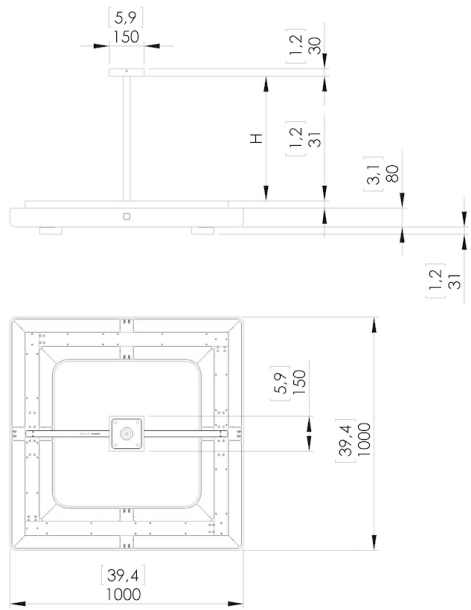

DETAILS.

FINISH: DARK PATINATED BRASS

39.4" W X 39.4" D X 5.6" H; 5.9" W X 5.9" H CANOPY; DROP TO BE SPECIFIED UP TO 78.7" (2M). LONGER DROP UPON REQUEST.

200W 1900-2500K DIM TO WARM

9600 LM, 95 CRI, 0-10V DIMMING

***DIMMING MODULE REQUIRED WITH 24V REMOTE DRIVER.**

WEIGHT: 166 LBS

EMBRUN L

EMBRUN L

Dimensions in mm [inches]

Silhouette : 175 cm [69 in]