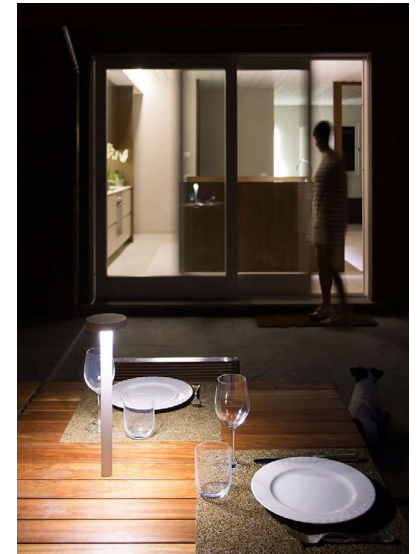

TETATET

II P L

PLUGLIGHTING.COM
INFO@PLUGLIGHTING.COM

5665 MELROSE AVENUE
STE 108 LOS ANGELES 90038

P. 323 467 5635
F. 323 467 5634