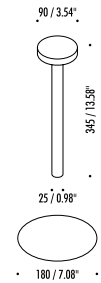

TETATET

TetateT

1A0310303.27.00	MATT WHITE - 2700K - ON/OFF	2 W LED
1A0310303.30.00	MATT WHITE - 3000K - ON/OFF	2700K - 165 lm - CRI > 90 / 3000K - 178 lm - CRI > 90
1A0310403.27.00	MATT BLACK - 2700K - ON/OFF	MAGNETIC FIXING BASE
1A0310403.30.00	MATT BLACK - 3000K - ON/OFF	RECHARGEABLE BATTERY 4,8 V DC - NiMH 4300 mAh - ON/OFF TOUCH - BATTERY LIFE TWELVE HOURS
1A0311803.27.00	MATT GOLD - 2700K - ON/OFF	INCLUDES CHARGER INPUT 110-240 V - 50/60 Hz
1A0311803.30.00	MATT GOLD - 3000K - ON/OFF	TABLE OPTIONAL ACCESSORY
		MINIMUM 3 PIECES PER FINISH

OPTIONAL ACCESSORIES

1A0430300.00.00	MATT WHITE	RECHARGEABLE BATTERY
1A0430400.00.00	MATT BLACK	4,8 V DC - NiMH 4300 mAh
1A0431800.00.00	MATT GOLD	

1Z0000073	STANDARD	CHARGER
		INPUT 110-240 V - 50/60 Hz - OUTPUT 6 V DC - 1A - 6 W - IP20

II P L

PLUGLIGHTING.COM
INFO@PLUGLIGHTING.COM

5665 MELROSE AVENUE
STE 108 LOS ANGELES 90038

P. 323 467 5635
F. 323 467 5634