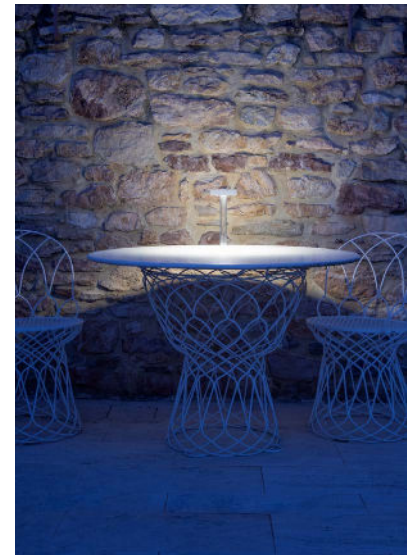

TETATET FLÛTE

II P L

PLUGLIGHTING.COM
INFO@PLUGLIGHTING.COM

5665 MELROSE AVENUE
STE 108 LOS ANGELES 90038

P. 323 467 5635
F. 323 467 5634