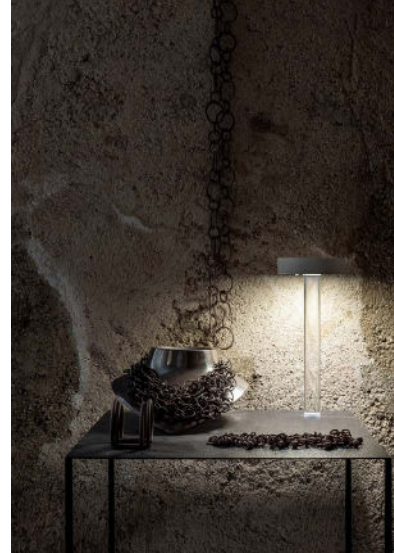

TETATET FLÛTE

II P L

PLUGLIGHTING.COM
INFO@PLUGLIGHTING.COM

5665 MELROSE AVENUE
STE 108 LOS ANGELES 90038

P. 323 467 5635
F. 323 467 5634