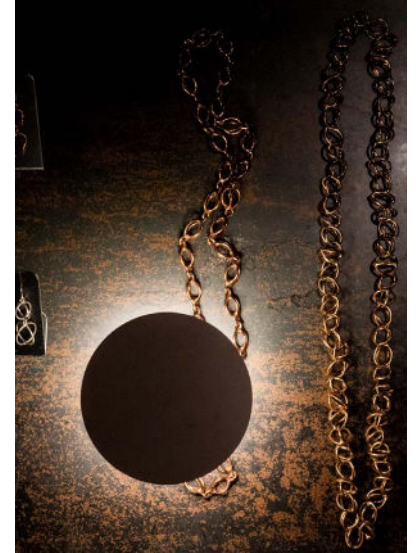

TETATET FLÛTE

II P L

PLUGLIGHTING.COM
INFO@PLUGLIGHTING.COM

5665 MELROSE AVENUE
STE 108 LOS ANGELES 90038

P. 323 467 5635
F. 323 467 5634