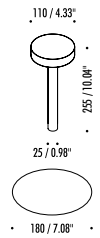

Tetatet Flûte