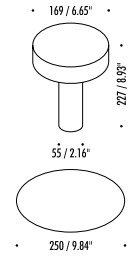

DESIGN DAVIDE GROPPI - 2016
TABLE LAMP AND ACOUSTIC DIFFUSER - METHACRYLATE - METAL

POPUP