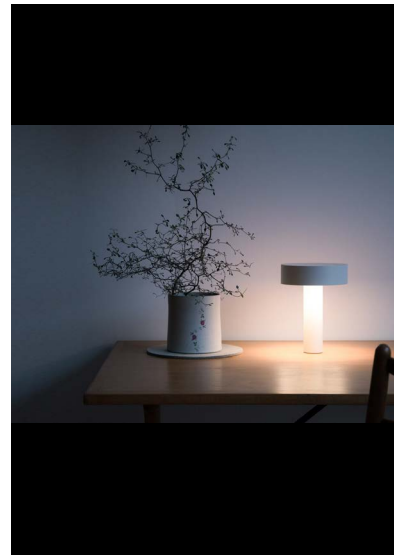

POPUP

II PL

PLUGLIGHTING.COM
INFO@PLUGLIGHTING.COM

5665 MELROSE AVENUE
STE 108 LOS ANGELES 90038

P. 323 467 5635
F. 323 467 5634