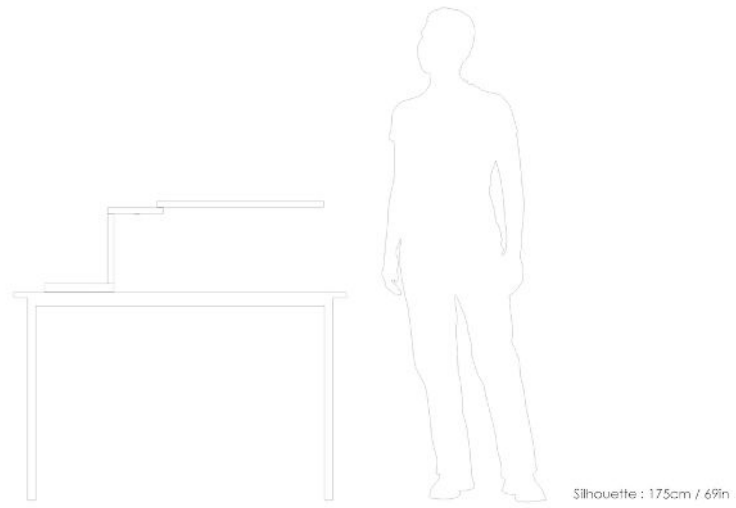

UNTITLED S

Aluminum and brass articulated structure with a body rotation of 90°, head rotation of 180° and 120° beam angle.

DETAILS.

FINISHES AVAILABLE IN:

MIRROR NICKEL
GUNMETAL

SIZE: 13" H X 39.6" W X 6.7" BASE

BASE: Ø6.3"

10W LED; DIMMABLE

2200K/2700K (2 SETTINGS)

95 CRI, 970 LM

POWER CABLE: 78.7" L

INTEGRAL DRIVER

WEIGHT: 13.2 LBS

UNTITLED S

UNTITLED S

UNTITLED 5

II P L

PLUGLIGHTING.COM
INFO@PLUGLIGHTING.COM

5665 MELROSE AVENUE
STE 108 LOS ANGELES 90038

P. 323 467 5635
F. 323 467 5634

Dimensions in mm (Inches)

Silhouette : 175cm / 69in