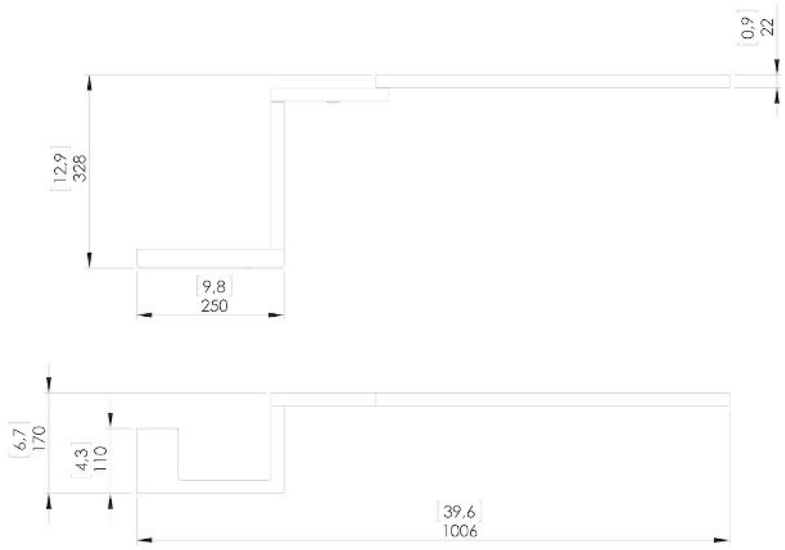

UNTITLED S

Aluminum and brass articulated structure with a body rotation of 90°, head rotation of 180° and 120° beam angle.

DETAILS.

FINISHES AVAILABLE IN:

MIRROR NICKEL
GUNMETAL

SIZE: 13" H X 39.6" W X 6.7" BASE

BASE: Ø6.3"

10W LED; DIMMABLE

2200K/2700K (2 SETTINGS)

95 CRI, 970 LM

POWER CABLE: 78.7" L

INTEGRAL DRIVER

WEIGHT: 13.2 LBS

UNTITLED S

UNTITLED S

UNTITLED 5

II P L

PLUGLIGHTING.COM
INFO@PLUGLIGHTING.COM

5665 MELROSE AVENUE
STE 108 LOS ANGELES 90038

P. 323 467 5635
F. 323 467 5634

Dimensions in mm (Inches)

Silhouette : 175cm / 69in