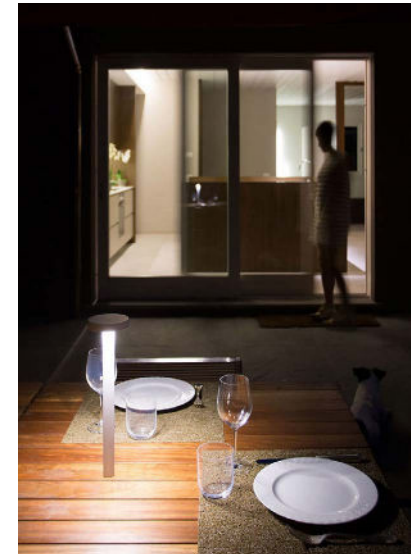

TETATET

II P L

PLUGLIGHTING.COM
INFO@PLUGLIGHTING.COM

5665 MELROSE AVENUE
STE 108 LOS ANGELES 90038

P. 323 467 5635
F. 323 467 5634