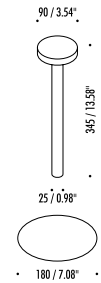

1A0310303.27.00	MATT WHITE - 2700K - ON/OFF	2 W LED
1A0310303.30.00	MATT WHITE - 3000K - ON/OFF	2700K - 165 lm - CRI > 90 / 3000K - 178 lm - CRI > 90
1A0310403.27.00	MATT BLACK - 2700K - ON/OFF	MAGNETIC FIXING BASE
1A0310403.30.00	MATT BLACK - 3000K - ON/OFF	RECHARGEABLE BATTERY 4,8 V DC - NiMH 4300 mAh - ON/OFF TOUCH - BATTERY LIFE TWELVE HOURS
1A0311803.27.00	MATT GOLD - 2700K - ON/OFF	INCLUDES CHARGER INPUT 110-240 V - 50/60 Hz
1A0311803.30.00	MATT GOLD - 3000K - ON/OFF	TABLE OPTIONAL ACCESSORY
		MINIMUM 3 PIECES PER FINISH

OPTIONAL ACCESSORIES

1A0430300.00.00	MATT WHITE	RECHARGEABLE BATTERY
1A0430400.00.00	MATT BLACK	4,8 V DC - NiMH 4300 mAh
1A0431800.00.00	MATT GOLD	

1Z0000073	STANDARD	CHARGER
		INPUT 110-240 V - 50/60 Hz - OUTPUT 6 V DC - 1A - 6 W - IP20

II P L

PLUGLIGHTING.COM
INFO@PLUGLIGHTING.COM

5665 MELROSE AVENUE
STE 108 LOS ANGELES 90038

P. 323 467 5635
F. 323 467 5634