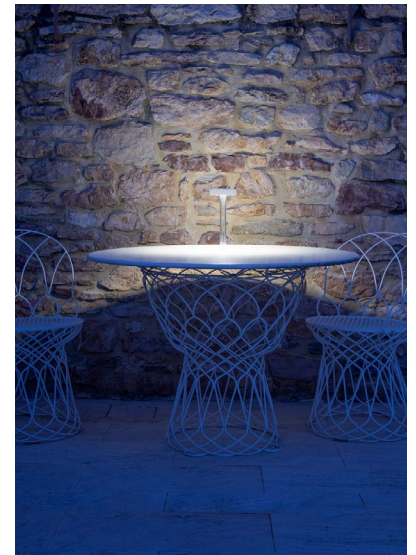

TETATET FLÛTE

II P L

PLUGLIGHTING.COM
INFO@PLUGLIGHTING.COM

5665 MELROSE AVENUE
STE 108 LOS ANGELES 90038

P. 323 467 5635
F. 323 467 5634