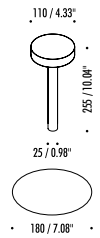

Tetatet Flûte