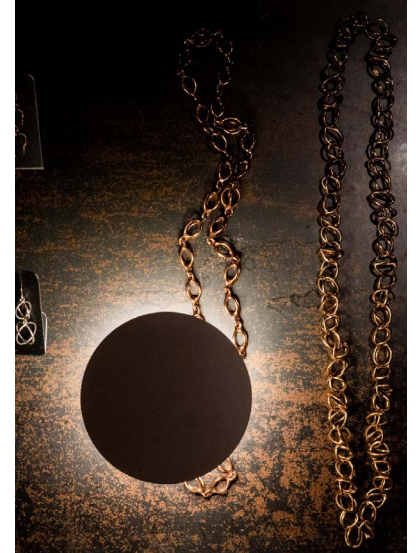

TETATET FLÛTE

II P L

PLUGLIGHTING.COM
INFO@PLUGLIGHTING.COM

5665 MELROSE AVENUE
STE 108 LOS ANGELES 90038

P. 323 467 5635
F. 323 467 5634