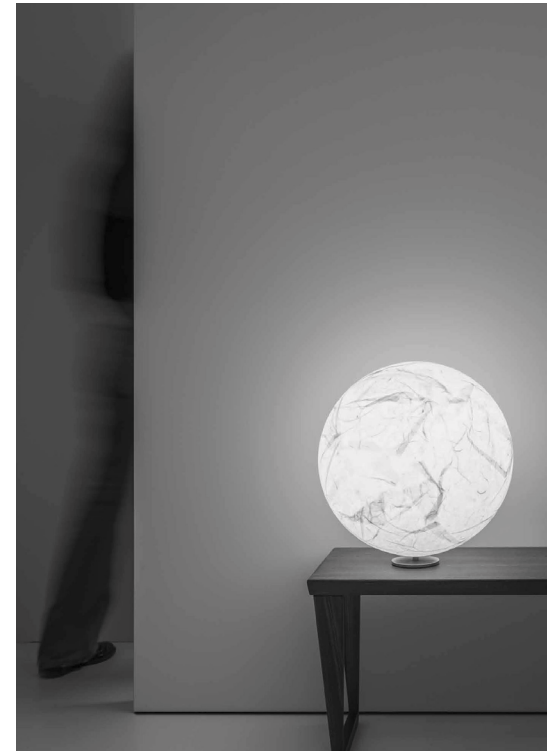

MOON T

Table lamp finished with Japanese paper, brushed brass base/stem and white cable.

DETAILS.

SIZE: Ø15 3/4" X 16.5" H

MAX 13W LED E26

2200/2700K 1521LM

120V / DIMMER SWITCH

MOON T

IIPL

PLUGLIGHTING.COM
INFO@PLUGLIGHTING.COM

5665 MELROSE AVENUE
STE 108 LOS ANGELES 90038

P. 323 467 5635
F. 323 467 5634

MOON T

TABLE LAMP - JAPANESE PAPER - METAL - PE

MOON T

19800003	STANDARD	120 V - 60 Hz - MAX 18 W LED - E26 WHITE CABLE - DIMMER - BULB NOT INCLUDED