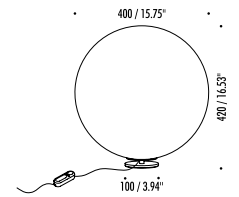

MOON T

Table lamp finished with Japanese paper, brushed brass base/stem and white cable.

DETAILS.

SIZE: Ø15 3/4" X 16.5" H

MAX 13W LED E26

2200/2700K 1521LM

120V / DIMMER SWITCH

MOON T

IIPL

PLUGLIGHTING.COM
INFO@PLUGLIGHTING.COM

5665 MELROSE AVENUE
STE 108 LOS ANGELES 90038

P. 323 467 5635
F. 323 467 5634

MOON T

TABLE LAMP - JAPANESE PAPER - METAL - PE

MOON T

19800003	STANDARD	120 V - 60 Hz - MAX 18 W LED - E26 WHITE CABLE - DIMMER - BULB NOT INCLUDED