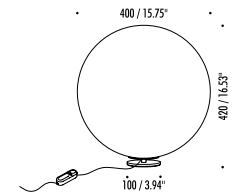

DESIGN DAVIDE GROPPY - 2019
TABLE LAMP - JAPANESE PAPER - METAL - PE

MOON T