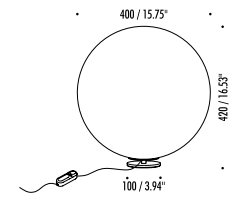

DESIGN DAVIDE GROPPY - 2019
TABLE LAMP - JAPANESE PAPER - METAL - PE

MOON T