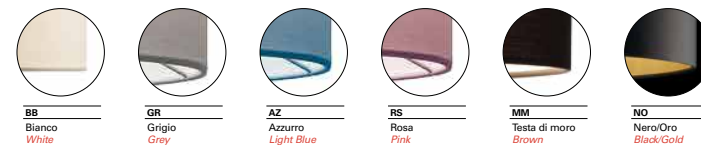

Paralumi Shades

Finiture Finishing

PLUGLIGHTING.COM
INFO@PLUGLIGHTING.COM

5665 MELROSE AVENUE
STE 108 LOS ANGELES 90038

P. 323 467 5635
F. 323 467 5634