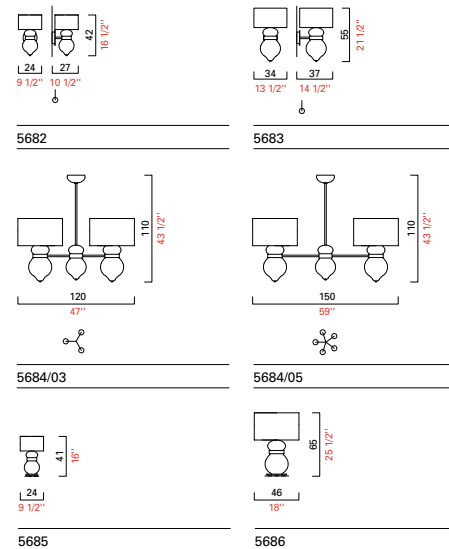

GR - GREY

AZ - LIGHT BLUE

RS - PINK

MM - BROWN

NO - BLACK/GOLD

METAL FINISH: CL - POLISHED CHROME

5685:

Ø9 1/2" X 16" H

1 X 60W E12 INCANDESCENT

DIMMABLE, 9 LBS

5686:

Ø18" X 25 1/2" H

1 X 100W E26 INCANDESCENT

DIMMABLE, 15 LBS

UL LISTED

MEDINA

II P L

PLUGLIGHTING.COM
INFO@PLUGLIGHTING.COM

5665 MELROSE AVENUE
STE 108 LOS ANGELES 90038

P. 323 467 5635
F. 323 467 5634

MEDINA

II P L

MEDINA Modelli e misure Models and sizes

Colori disponibili Available colours