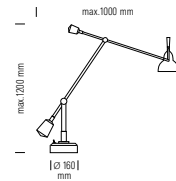

DETAILS.

FINISH: STERLING SILVER (925)

SIZE: 39.4" W MAX X 47.2" H MAX

BASE: Ø6.3"

SUPPLIED BULB: 5.5W LED, 12V

HALOGEN: 1 X 50W MAX GY6.35, 12V

CABLE LENGTH: 8.2 FT

IP20 – RATED FOR INDOOR USE

IIPL

PLUGLIGHTING.COM
INFO@PLUGLIGHTING.COM

5665 MELROSE AVENUE
STE 108 LOS ANGELES 90038

P. 323 467 5635
F. 323 467 5634

LIMITED EDITION STERLING SILVER EB 27

EB 27 Sterling Silber

EB 27 Sterling Silber

Design Design **Eduard-Wilfrid Buquet, 1927**