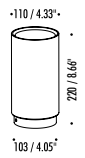

DESIGN DAVIDE GROPPI - 2018
TABLE LAMP - METHACRYLATE - METAL

BUGIA