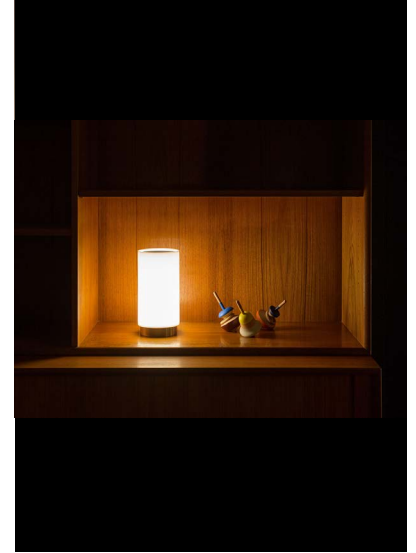

BUGIA

II PL

PLUGLIGHTING.COM
INFO@PLUGLIGHTING.COM

5665 MELROSE AVENUE
STE 108 LOS ANGELES 90038

P. 323 467 5635
F. 323 467 5634