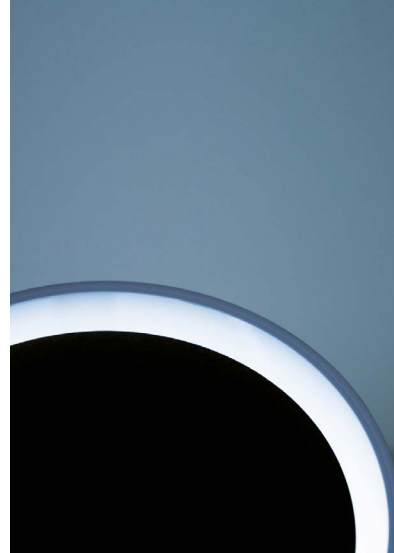

BUGIA

II PL

PLUGLIGHTING.COM
INFO@PLUGLIGHTING.COM

5665 MELROSE AVENUE
STE 108 LOS ANGELES 90038

P. 323 467 5635
F. 323 467 5634