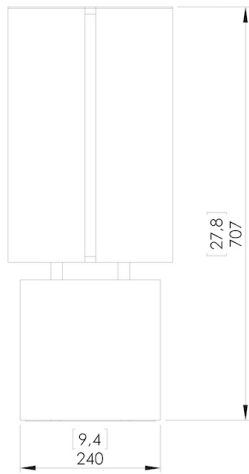

BRASILIA LP

Table lamp in brass, aluminum, steel materials with black lacquered lamp base. Shade is in white lacquered and polycarbonate with paper diffusion material.

Design by: Michel Boyer

DETAILS.

SIZE: 27.7" H X 9.4" W X 11" D

28W LED; DIMMABLE
2200K, 95 CRI, 1500 LM

POWER CABLE: 78.7" L

INTEGRATED 24V CONVERTER AND DRIVER.

WEIGHT: 33 LBS

BRASILIA LP

BRASILIA LP

Dimensions in mm [inches]