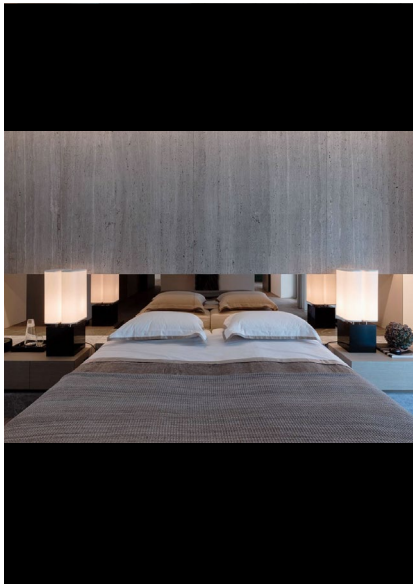

BRASILIA LP