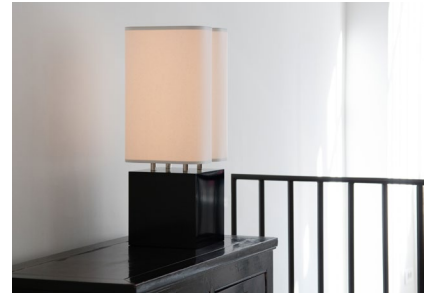

BRASILIA LP

Table lamp in brass, aluminum, steel materials with black lacquered lamp base. Shade is in white lacquered and polycarbonate with paper diffusion material.

Design by: Michel Boyer

DETAILS.

SIZE: 27.7" H X 9.4" W X 11" D

28W LED; DIMMABLE
2200K, 95 CRI, 1500 LM

POWER CABLE: 78.7" L

INTEGRATED 24V CONVERTER AND DRIVER.

WEIGHT: 33 LBS

BRASILIA LP

BRASILIA LP

Dimensions in mm [inches]