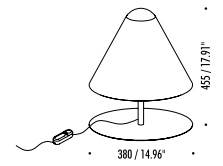

DESIGN OMAR CARRAGLIA - 2007
TABLE LAMP - METHACRYLATE - METAL

ABA 45