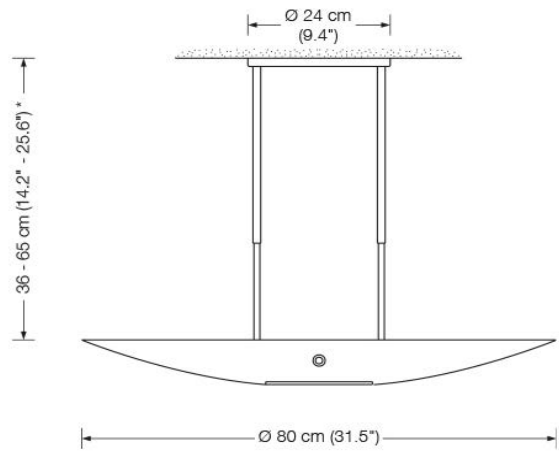

SOLA

Ceiling fixture made of solid brass for direct and indirect light. Adjustable height with bottom riffeled glass diffuser. All light fixtures are triple plated and made out of solid brass.

DETAILS.

FINISHES AVAILABLE IN:

SOLA 80: Ø31.5" X 14.2"-25.6" H

*SPECIAL LENGTH ON REQUEST.

BACKPLATE: Ø9.4"

1 X 300W MAX R7S

*US 4" J-BOX COVERED.

** 110V CONVERSION KIT REQ.

SOLA

IIPL