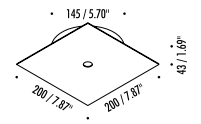

CEILING LAMP - METAL

NULLA PL