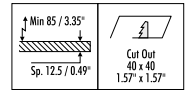

MIRA R

MIRA R

1A3690303.27.00	MATT WHITE - 2700K - ON/OFF	MAX 500 mA DC - 5.6 W LED
1A3690303.30.00	MATT WHITE - 3000K - ON/OFF	2700K - 327 lm - CRI > 90 / 3000K - 352 lm - CRI > 90
1A3690403.27.00	MATT BLACK - 2700K - ON/OFF	PLASTERBOARD CUT-OUT 40 x 40 mm / 1.57" x 1.57" - MINIMUM SPACE FOR MOUNTING 85 mm / 3.34"
1A3690403.30.00	MATT BLACK - 3000K - ON/OFF	ADJUSTABLE INCLUDES INDEPENDENT DRIVER INPUT 100-240 V - 50/60 Hz

IIPL

PLUGLIGHTING.COM
INFO@PLUGLIGHTING.COM

5665 MELROSE AVENUE
STE 108 LOS ANGELES 90038

P. 323 467 5635
F. 323 467 5634