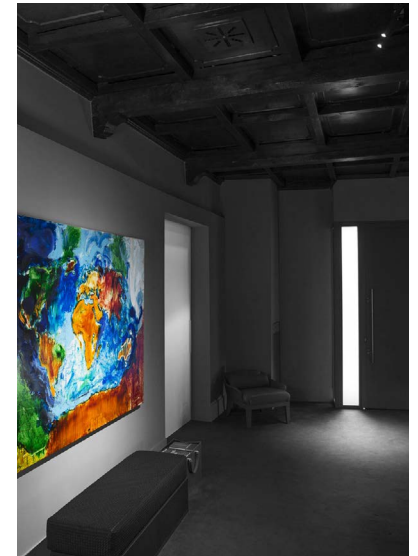

MIRA R

II PL

PLUGLIGHTING.COM
INFO@PLUGLIGHTING.COM

5665 MELROSE AVENUE
STE 108 LOS ANGELES 90038

P. 323 467 5635
F. 323 467 5634