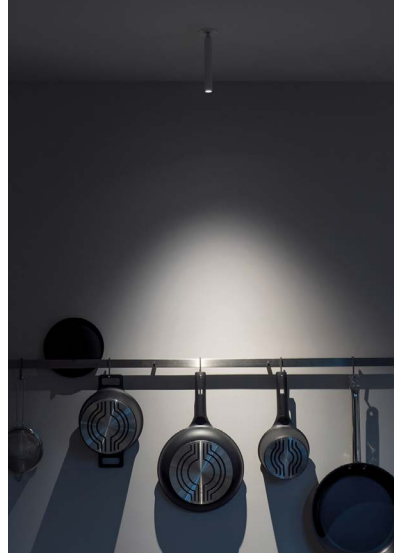

MIRA R

II PL

PLUGLIGHTING.COM
INFO@PLUGLIGHTING.COM

5665 MELROSE AVENUE
STE 108 LOS ANGELES 90038

P. 323 467 5635
F. 323 467 5634