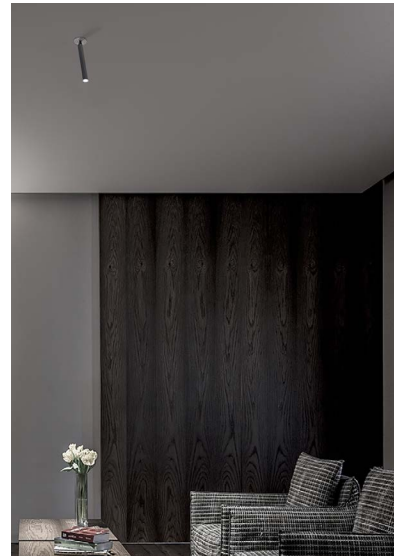

MIRA R

II PL

PLUGLIGHTING.COM
INFO@PLUGLIGHTING.COM

5665 MELROSE AVENUE
STE 108 LOS ANGELES 90038

P. 323 467 5635
F. 323 467 5634