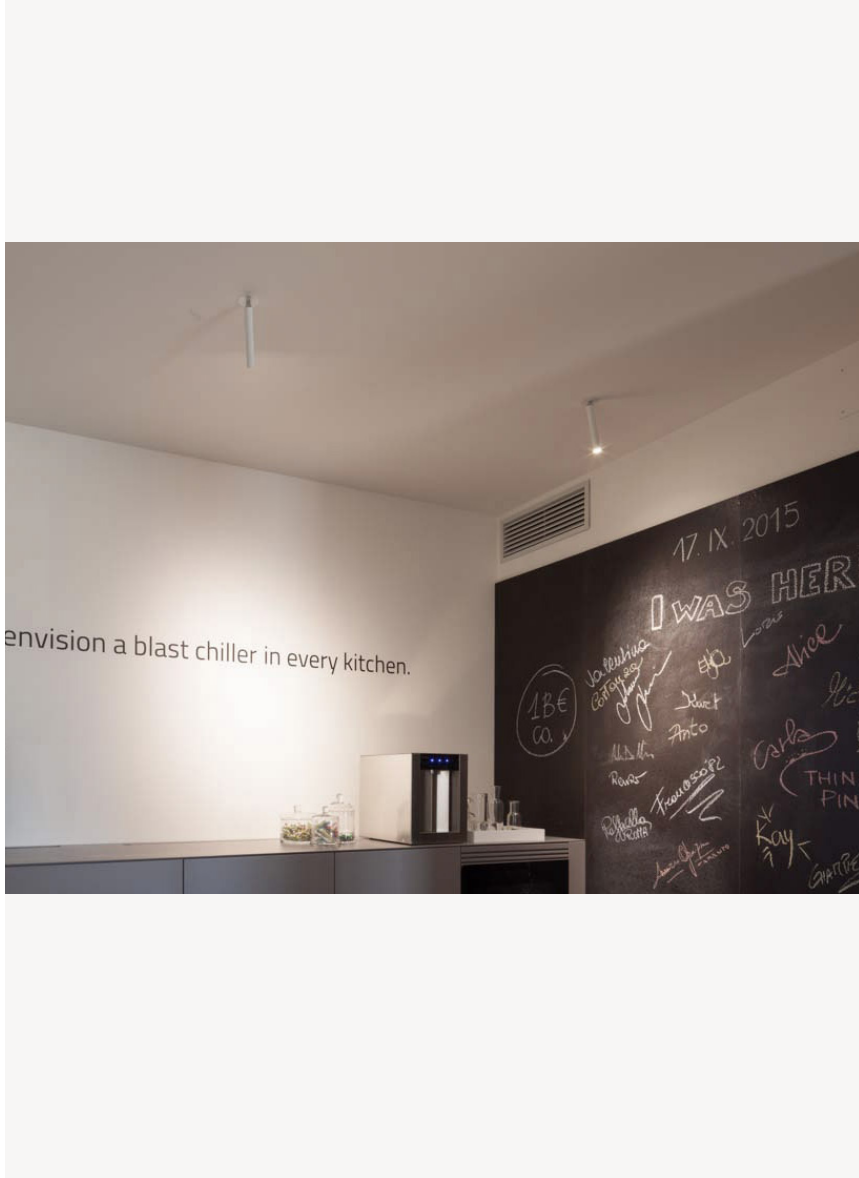

MIRA R

II PL

PLUGLIGHTING.COM
INFO@PLUGLIGHTING.COM

5665 MELROSE AVENUE
STE 108 LOS ANGELES 90038

P. 323 467 5635
F. 323 467 5634