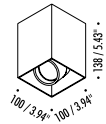

MINI PL

Adjustable metal ceiling lamp. Also available as a recessed version – with (Mini) or without (Mini Bit) flange.

DETAILS.

FINISHES AVAILABLE IN:

MATT WHITE

MATT WHITE/BLACK BICOLOUR

SIZE: 4" W X 4" D X 5.4" H

10W MAX LED GU10 120V

***BULB NOT INCLUDED.**

ETL LISTED

MINI PL

II PL

PLUGLIGHTING.COM
INFO@PLUGLIGHTING.COM

5665 MELROSE AVENUE
STE 108 LOS ANGELES 90038

P. 323 467 5635
F. 323 467 5634

MINI PL

DESIGN 2016
CEILING LAMP - METAL

MINI PL

18550303	MATT WHITE	120 V - 60 Hz - MAX 10 W LED - GU10 ADJUSTABLE - BULB NOT INCLUDED
18553403	MATT WHITE - BLACK BICOLOUR	

II PL

PLUGLIGHTING.COM
INFO@PLUGLIGHTING.COM