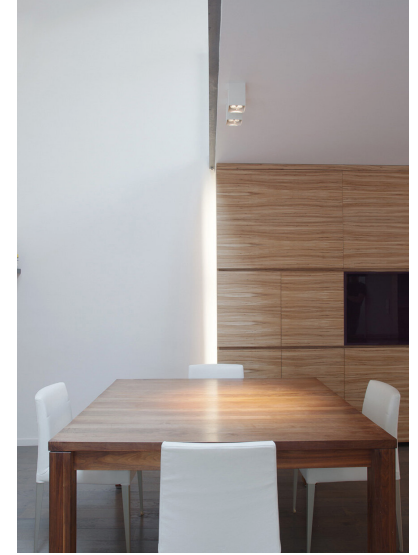

MINI PL 51

II PL

PLUGLIGHTING.COM
INFO@PLUGLIGHTING.COM

5665 MELROSE AVENUE
STE 108 LOS ANGELES 90038

P. 323 467 5635
F. 323 467 5634