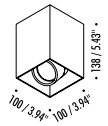

DESIGN 2016
CEILING LAMP - METAL

MINI PL 51