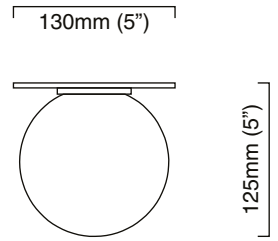

MEZZO FLUSH

Hand-polished metalwork with opal glass shade, ceiling or wall mount.
Mounts onto US 4" j-box.
Available in larger size (Mezzo Flush Large) $\varnothing 7"$.

DETAILS.

FINISHES AVAILABLE IN:

SATIN BRASS

POLISHED NICKEL

SIZE: $\varnothing 5"$ X $5"$ H

G9 - 1 X 25W MAX, 120V

***NO BULBS SUPPLIED.**

2.2 LBS

***UL COMPLIANT OPTION AVAILABLE.**

MEZZO FLUSH

MEZZO FLUSH

mounting plate dimensions

MEZZO FLUSH LARGE

ceiling or wall mounted

finish options	- satin brass - polished nickel
shade	opal glass - 180mm (7") diameter
bulbs	240v - 1 x G9 mains halogen, 25w max 120v - 1 x G9 mains halogen, 25w max (no bulbs supplied)
weight	1.5kg (3.3lbs)
certification	CE compliant
IP44	240v only

mounting plate dimensions