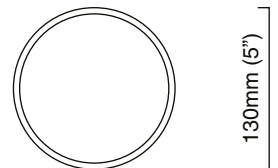

MEZZO FLUSH

Hand-polished metalwork with opal glass shade, ceiling or wall mount.
Mounts onto US 4" j-box.
Available in larger size (Mezzo Flush Large) $\varnothing 7"$.

DETAILS.

FINISHES AVAILABLE IN:

SATIN BRASS

POLISHED NICKEL

SIZE: $\varnothing 5"$ X $5"$ H

G9 - 1 X 25W MAX, 120V

***NO BULBS SUPPLIED.**

2.2 LBS

***UL COMPLIANT OPTION AVAILABLE.**

MEZZO FLUSH

MEZZO FLUSH

ceiling or wall mounted

finish options	- satin brass - polished nickel
shade	opal glass - 120mm (5") diameter
bulbs	240v - 1 x G9 mains halogen, 25w max 120v - 1 x G9 mains halogen, 25w max (no bulbs supplied)
weight	1kg (2.2lbs)
certification	CE compliant
IP44	240v only

mounting plate dimensions

MEZZO FLUSH LARGE

ceiling or wall mounted

finish options	- satin brass - polished nickel
shade	opal glass - 180mm (7") diameter
bulbs	240v - 1 x G9 mains halogen, 25w max 120v - 1 x G9 mains halogen, 25w max (no bulbs supplied)
weight	1.5kg (3.3lbs)
certification	CE compliant
IP44	240v only