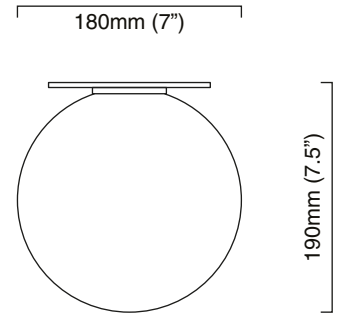

POLISHED NICKEL

SIZE: $\varnothing 5"$ X $5"$ H

G9 - 1 X 25W MAX, 120V

***NO BULBS SUPPLIED.**

2.2 LBS

***UL COMPLIANT OPTION AVAILABLE.**

MEZZO FLUSH

MEZZO FLUSH

ceiling or wall mounted

finish options	- satin brass - polished nickel
shade	opal glass - 120mm (5") diameter
bulbs	240v - 1 x G9 mains halogen, 25w max 120v - 1 x G9 mains halogen, 25w max (no bulbs supplied)
weight	1kg (2.2lbs)
certification	CE compliant
IP44	240v only

mounting plate dimensions

MEZZO FLUSH LARGE

ceiling or wall mounted

finish options	- satin brass - polished nickel
shade	opal glass - 180mm (7") diameter
bulbs	240v - 1 x G9 mains halogen, 25w max 120v - 1 x G9 mains halogen, 25w max (no bulbs supplied)
weight	1.5kg (3.3lbs)
certification	CE compliant
IP44	240v only

mounting plate dimensions