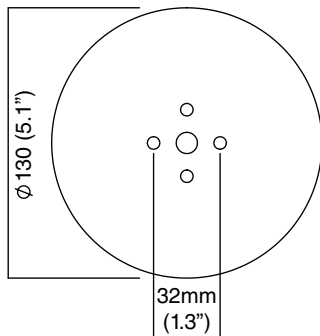

POLISHED NICKEL

SIZE: $\varnothing 5"$ X $5"$ H

G9 - 1 X 25W MAX, 120V

***NO BULBS SUPPLIED.**

2.2 LBS

***UL COMPLIANT OPTION AVAILABLE.**

MEZZO FLUSH

MEZZO FLUSH

ceiling or wall mounted

finish options	- satin brass - polished nickel
shade	opal glass - 120mm (5") diameter
bulbs	240v - 1 x G9 mains halogen, 25w max 120v - 1 x G9 mains halogen, 25w max (no bulbs supplied)
weight	1kg (2.2lbs)
certification	CE compliant
IP44	240v only

mounting plate dimensions

MEZZO FLUSH LARGE

ceiling or wall mounted

finish options	- satin brass - polished nickel
shade	opal glass - 180mm (7") diameter
bulbs	240v - 1 x G9 mains halogen, 25w max 120v - 1 x G9 mains halogen, 25w max (no bulbs supplied)
weight	1.5kg (3.3lbs)
certification	CE compliant
IP44	240v only

mounting plate dimensions