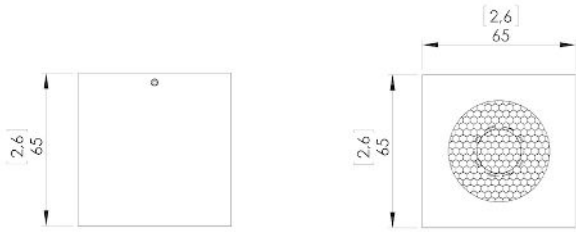

MARIENBAD S

Vertical spotlight with aluminum cubic structure and 40° beam angle. Equipped with honeycomb louvre.

DETAILS.

FINISHES AVAILABLE IN:

GUNMETAL
SATIN WHITE
BRONZE

SIZE: 2.5" W X 2.5" D X 2.5" H

*DOES NOT COVER US JUNCTION BOX - MUDKIT REQUIRED.

12W 2700K, 0-10V DIMMING

1000 LM, 98 CRI

*500MA REMOTE POWER SUPPLY REQUIRED FOR DIMMING.

WEIGHT: 1.1 LBS

UL LISTED

LINE C

LINE C

II P L

PLUGLIGHTING.COM
INFO@PLUGLIGHTING.COM

5665 MELROSE AVENUE
STE 108 LOS ANGELES 90038

P. 323 467 5635
F. 323 467 5634

Dimensions in mm [inches]

Silhouette : 175cm / 69in