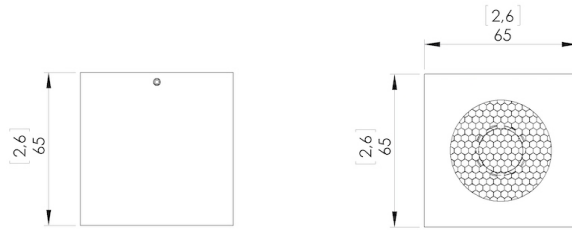

#### FINISHES AVAILABLE IN:

GUNMETAL  
SATIN WHITE  
BRONZE

SIZE: 2.5" W X 2.5" D X 2.5" H

\*DOES NOT COVER US JUNCTION BOX - MUDKIT REQUIRED.

12W 2700K, 0-10V DIMMING

1000 LM, 98 CRI

\*500MA REMOTE POWER SUPPLY REQUIRED FOR DIMMING.

WEIGHT: 1.1 LBS

UL LISTED

LINE C

LINE C

**II P L**

PLUGLIGHTING.COM  
INFO@PLUGLIGHTING.COM

5665 MELROSE AVENUE  
STE 108 LOS ANGELES 90038

P. 323 467 5635  
F. 323 467 5634

Dimensions in mm [inches]

Silhouette : 175cm / 69in