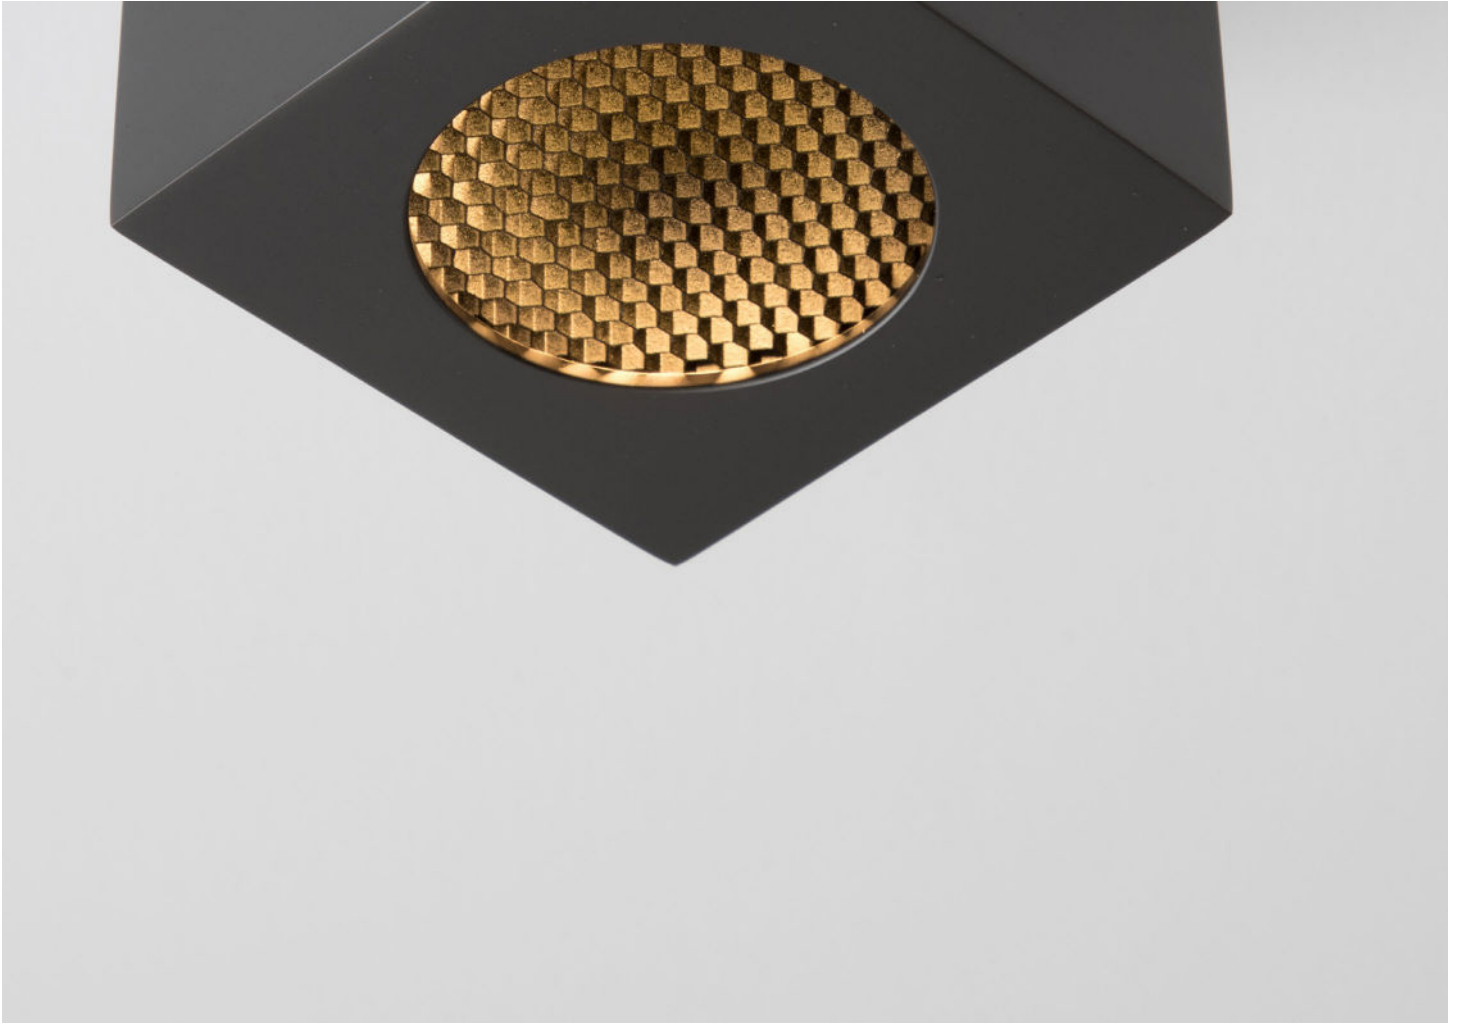

MARIENBAD S

Vertical spotlight with aluminum cubic structure and 40° beam angle. Equipped with honeycomb louvre.

DETAILS.

FINISHES AVAILABLE IN:

GUNMETAL
SATIN WHITE
BRONZE

SIZE: 2.5" W X 2.5" D X 2.5" H

*DOES NOT COVER US JUNCTION BOX - MUDKIT REQUIRED.

12W 2700K, 0-10V DIMMING

1000 LM, 98 CRI

*500MA REMOTE POWER SUPPLY REQUIRED FOR DIMMING.

WEIGHT: 1.1 LBS

UL LISTED

LINE C

LINE C

II P L