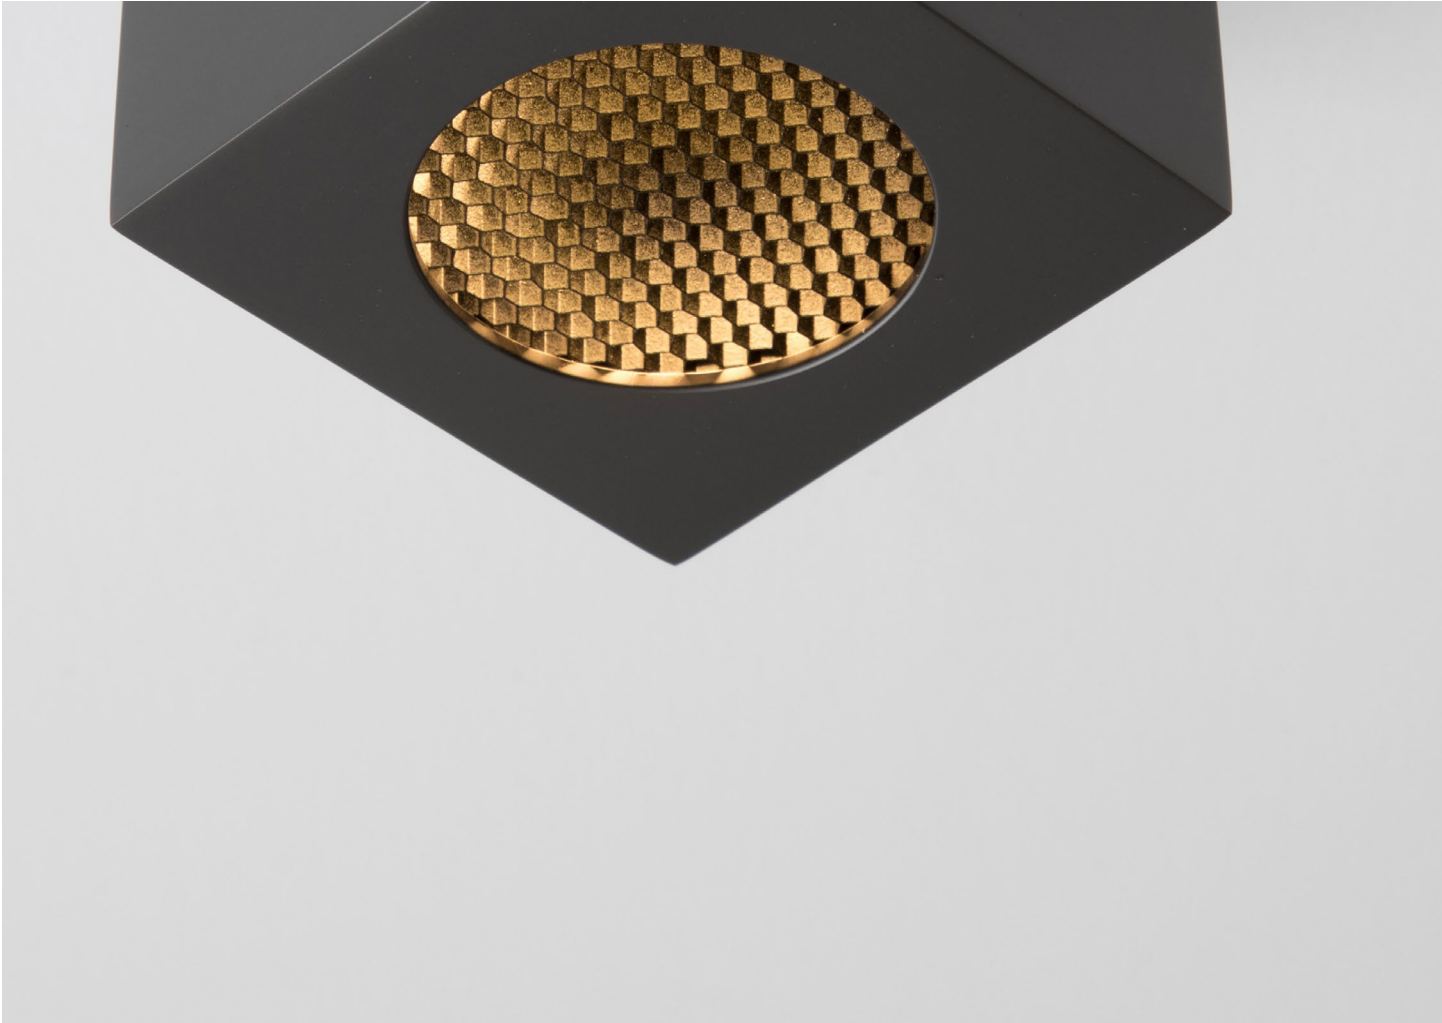

II P L

PLUGLIGHTING.COM
INFO@PLUGLIGHTING.COM

5665 MELROSE AVENUE
STE 108 LOS ANGELES 90038

P. 323 467 5635
F. 323 467 5634