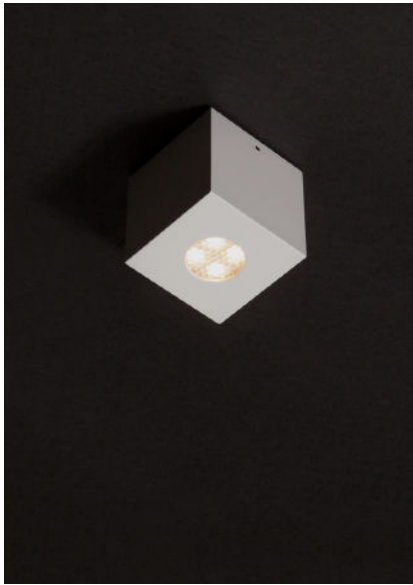

MARIENBAD S

Vertical spotlight with aluminum cubic structure and 40° beam angle. Equipped with honeycomb louvre.

DETAILS.

FINISHES AVAILABLE IN:

GUNMETAL
SATIN WHITE
BRONZE

SIZE: 2.5" W X 2.5" D X 2.5" H

*DOES NOT COVER US JUNCTION BOX - MUDKIT REQUIRED.

12W 2700K, 0-10V DIMMING

1000 LM, 98 CRI

*500MA REMOTE POWER SUPPLY REQUIRED FOR DIMMING.

WEIGHT: 1.1 LBS

UL LISTED

LINE C

LINE C

II P L