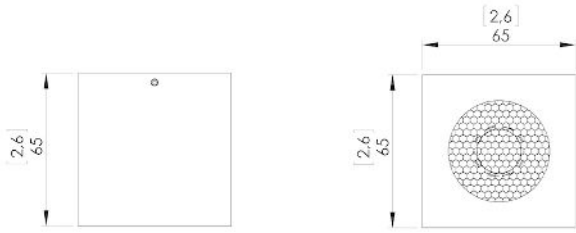

MARIENBAD S

Vertical spotlight with aluminum cubic structure and 40° beam angle. Equipped with honeycomb louvre.

DETAILS.

FINISHES AVAILABLE IN:

GUNMETAL
SATIN WHITE
BRONZE

SIZE: 2.5" W X 2.5" D X 2.5" H

*DOES NOT COVER US JUNCTION BOX - MUDKIT REQUIRED.

12W 2700K, 0-10V DIMMING

1000 LM, 98 CRI

*500MA REMOTE POWER SUPPLY REQUIRED FOR DIMMING.

WEIGHT: 1.1 LBS

UL LISTED

MARIENBAD S

MARIENBAD S

II P L

PLUGLIGHTING.COM
INFO@PLUGLIGHTING.COM

5665 MELROSE AVENUE
STE 108 LOS ANGELES 90038

P. 323 467 5635
F. 323 467 5634

Dimensions in mm [inches]

Silhouette : 175cm / 69in