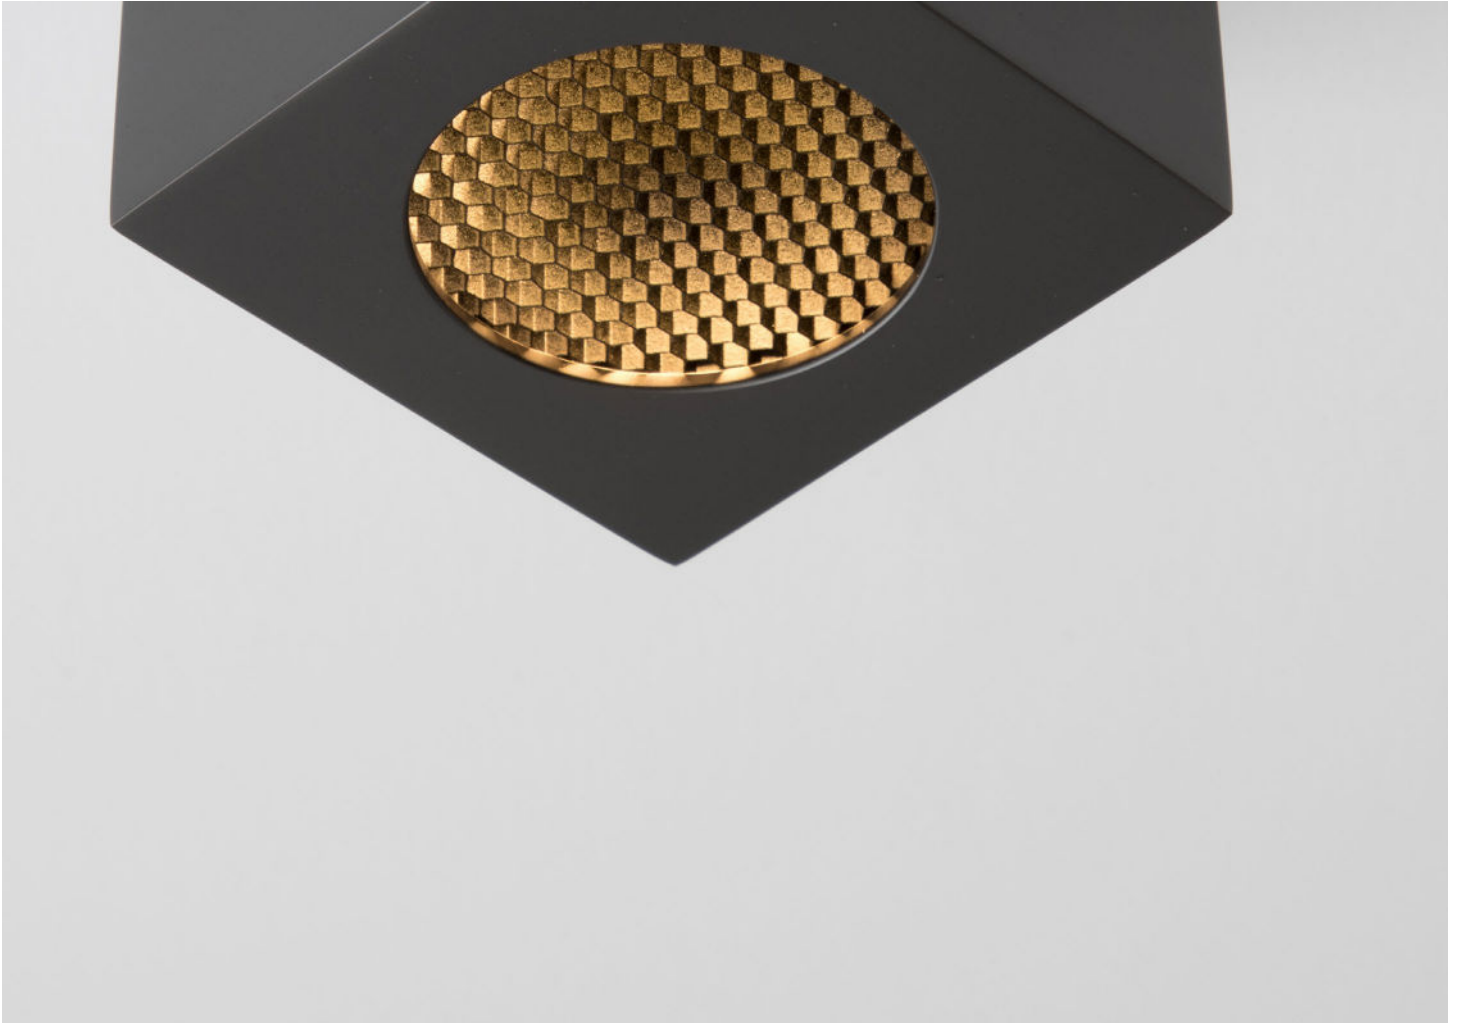

MARIENBAD S

Vertical spotlight with aluminum cubic structure and 40° beam angle. Equipped with honeycomb louvre.

DETAILS.

FINISHES AVAILABLE IN:

GUNMETAL
SATIN WHITE
BRONZE

SIZE: 2.5" W X 2.5" D X 2.5" H

*DOES NOT COVER US JUNCTION BOX - MUDKIT REQUIRED.

12W 2700K, 0-10V DIMMING

1000 LM, 98 CRI

*500MA REMOTE POWER SUPPLY REQUIRED FOR DIMMING.

WEIGHT: 1.1 LBS

UL LISTED

MARIENBAD S

MARIENBAD S

II P L