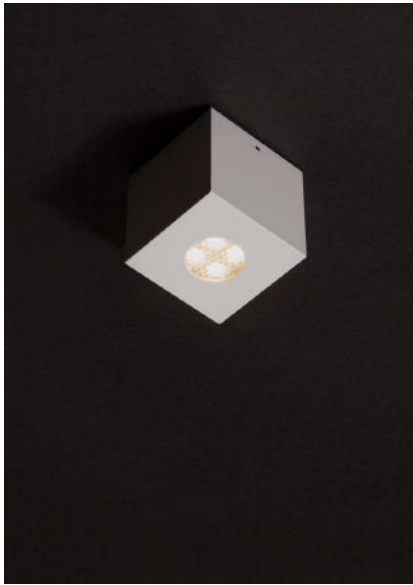

MARIENBAD S