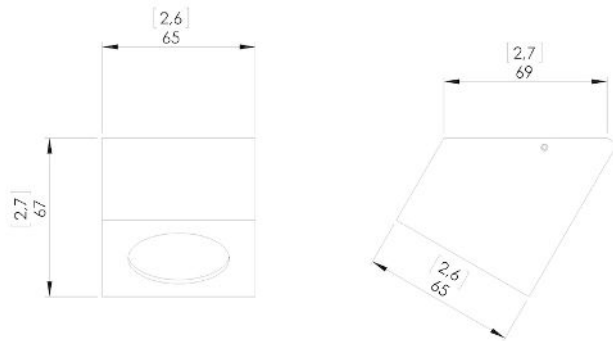

SIZE: 2.5" W X 2.6" H

*DOES NOT COVER US JUNCTION BOX - MUDKIT REQUIRED.

12W 2700K, 0-10V DIMMING

1000 LM, 98 CRI

*500MA REMOTE POWER SUPPLY REQUIRED FOR DIMMING.

WEIGHT: 1.1 LBS

UL LISTED

MARIENBAD S55

MARIENBAD S55

MARIENBAD S55

Dimensions in mm [inches]

Silhouette : 175cm / 69in