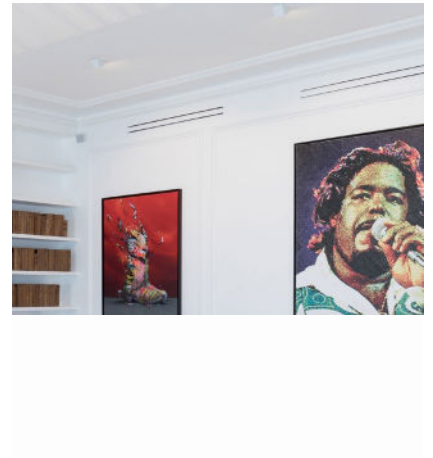

MARIENBAD S55

Angled spotlight for wall wash with aluminum cubic structure and light direction of 60° and 40° beam angle. Equipped with glass diffuser.

DETAILS.

FINISHES AVAILABLE IN:

GUNMETAL

SATIN WHITE

BRONZE

SIZE: 2.5" W X 2.6" H

*DOES NOT COVER US JUNCTION BOX - MUDKIT REQUIRED.

12W 2700K, 0-10V DIMMING

1000 LM, 98 CRI

*500MA REMOTE POWER SUPPLY REQUIRED FOR DIMMING.

WEIGHT: 1.1 LBS

UL LISTED

MARIENBAD S55

MARIENBAD S55

MARIENBAD S55

Dimensions in mm [inches]

Silhouette : 175cm / 69in