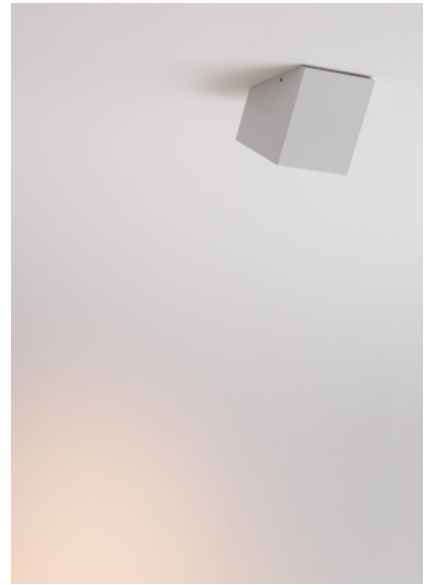

MARIENBAD S55

Angled spotlight for wall wash with aluminum cubic structure and light direction of 60° and 40° beam angle. Equipped with glass diffuser.

DETAILS.

FINISHES AVAILABLE IN:

GUNMETAL

SATIN WHITE

BRONZE

SIZE: 2.5" W X 2.6" H

*DOES NOT COVER US JUNCTION BOX - MUDKIT REQUIRED.

12W 2700K, 0-10V DIMMING

1000 LM, 98 CRI

*500MA REMOTE POWER SUPPLY REQUIRED FOR DIMMING.

WEIGHT: 1.1 LBS

UL LISTED

MARIENBAD S55

MARIENBAD S55

MARIENBAD S55

Dimensions in mm [inches]

Silhouette : 175cm / 69in