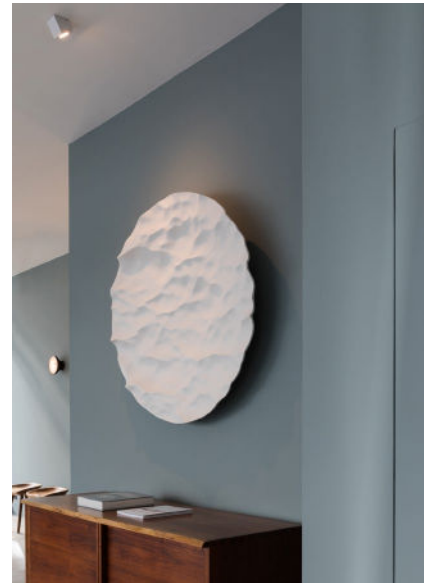

MARIENBAD S55

Angled spotlight for wall wash with aluminum cubic structure and light direction of 60° and 40° beam angle. Equipped with glass diffuser.

DETAILS.

FINISHES AVAILABLE IN:

GUNMETAL

SATIN WHITE

BRONZE

SIZE: 2.5" W X 2.6" H

*DOES NOT COVER US JUNCTION BOX - MUDKIT REQUIRED.

12W 2700K, 0-10V DIMMING

1000 LM, 98 CRI

*500MA REMOTE POWER SUPPLY REQUIRED FOR DIMMING.

WEIGHT: 1.1 LBS

UL LISTED

MARIENBAD S55

MARIENBAD S55

MARIENBAD S55

Dimensions in mm [inches]

Silhouette : 175cm / 69in