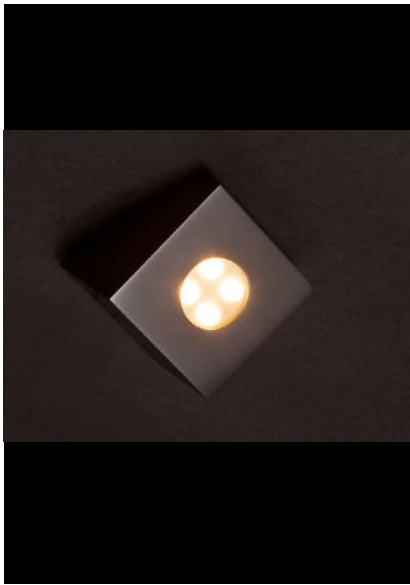

MARIENBAD S55