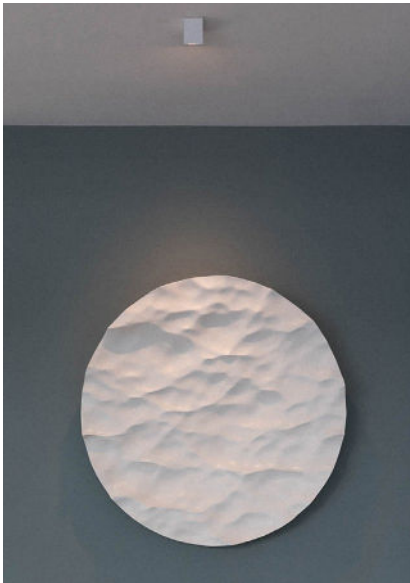

MARIENBAD S55

Angled spotlight for wall wash with aluminum cubic structure and light direction of 60° and 40° beam angle. Equipped with glass diffuser.

DETAILS.

FINISHES AVAILABLE IN:

GUNMETAL

SATIN WHITE

BRONZE

MARIENBAD S55

MARIENBAD S55

Dimensions in mm [inches]

Silhouette : 175cm / 69in