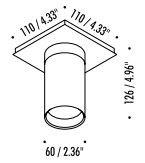

DESIGN OMAR CARRAGLIA - DAVIDE GROPPI - 2015
CEILING LAMP - METAL

DOT PL 51