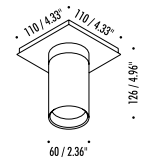

DESIGN OMAR CARRAGLIA - DAVIDE GROPPI - 2015
CEILING LAMP - METAL

DOT PL 51