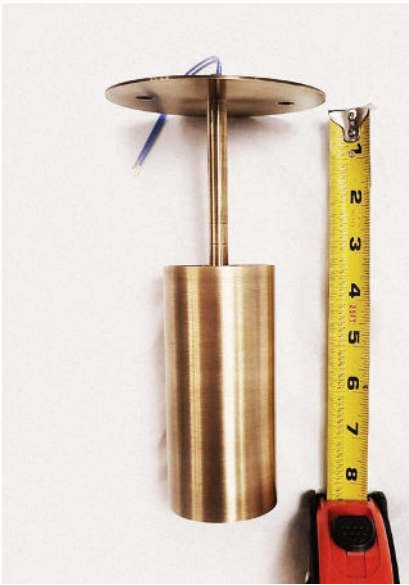

BRASS MONOPOINT

Cylindrical fixture that is mounted on a minimal backplate. The cylinder also hides the light source to achieve a dark light effect with a standard or retrofit lamp. Its elegant suspension makes the luminaire more of an object. Patinated brass has a timeless aspect, it shows the material in its depth which can not be obtained with coated materials. Custom double shade available upon request.

SHADE SIZE: Ø2.3" X 5" H

ROD LENGTH: 3"

STANDARD ROSE; Ø2.3" (DOES NOT COVER US J-BOX.)

US SCREWED ROSE: Ø4 ¼"

*CUSTOM LENGTHS AVAILABLE UP TO 39" (1M).

GU5,3: MAX 50W 12V, IP20 – UL SOCKET

*TRANSFORMER REQUIRED.

GU10: MAX 50W 110-240V, IP20

(OPTIONAL: RETROFIT 5W LED SPOT 120V)

BRASS MONOPOINT

BRASS MONOPOINT

BRASS MONOPOINT

II PL

PLUGLIGHTING.COM
 INFO@PLUGLIGHTING.COM

5665 MELROSE AVENUE
 STE 108 LOS ANGELES 90038

P. 323 467 5635
 F. 323 467 5634

Brass Monopoint

Brass Monopoint angled ceilings

extra hinge avail. (not incl)

Brass Monopoint Surface Mounted

Brass Monopoint screwed rose (4.25") 1ø8mm US J-box

N: Brass naturel