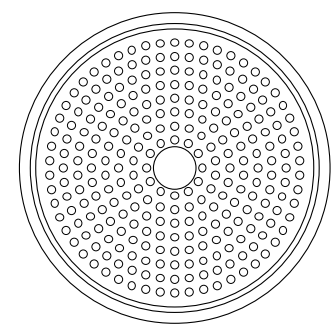

II PL

PLUGLIGHTING.COM
INFO@PLUGLIGHTING.COM

5665 MELROSE AVENUE
STE 108 LOS ANGELES 90038

P. 323 467 5635
F. 323 467 5634