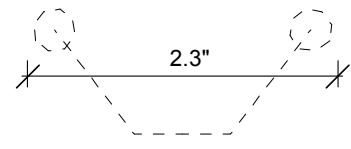

II PL

PLUGLIGHTING.COM
INFO@PLUGLIGHTING.COM

5665 MELROSE AVENUE
STE 108 LOS ANGELES 90038

P. 323 467 5635
F. 323 467 5634