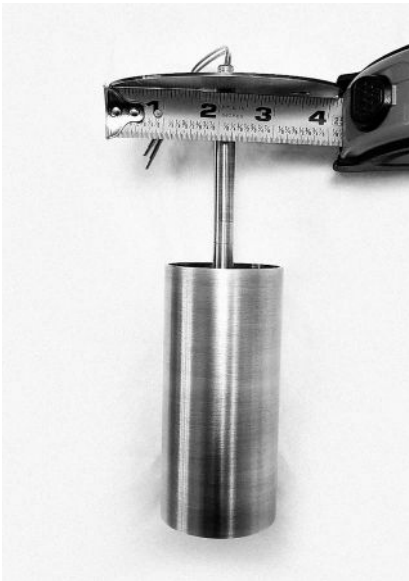

BRASS MONOPOINT

Cylindrical fixture that is mounted on a minimal backplate. The cylinder also hides the light source to achieve a dark light effect with a standard or retrofit lamp. Its elegant suspension makes the luminaire more of an object. Patinated brass has a timeless aspect, it shows the material in its depth which can not be obtained with coated materials. Custom double shade available upon request.

SHADE SIZE: Ø2.3" X 5" H

ROD LENGTH: 3"

STANDARD ROSE; Ø2.3" (DOES NOT COVER US J-BOX.)

US SCREWED ROSE: Ø4 ¼"

*CUSTOM LENGTHS AVAILABLE UP TO 39" (1M).

GU5,3: MAX 50W 12V, IP20 – UL SOCKET

*TRANSFORMER REQUIRED.

GU10: MAX 50W 110-240V, IP20

(OPTIONAL: RETROFIT 5W LED SPOT 120V)

BRASS MONOPOINT

BRASS MONOPOINT

BRASS MONOPOINT

II PL

PLUGLIGHTING.COM
 INFO@PLUGLIGHTING.COM

5665 MELROSE AVENUE
 STE 108 LOS ANGELES 90038

P. 323 467 5635
 F. 323 467 5634

Brass Monopoint

Brass Monopoint angled ceilings

extra hinge avail. (not incl)

Brass Monopoint Surface Mounted

Brass Monopoint screwed rose (4.25") 1ø8mm US J-box

N: Brass naturel