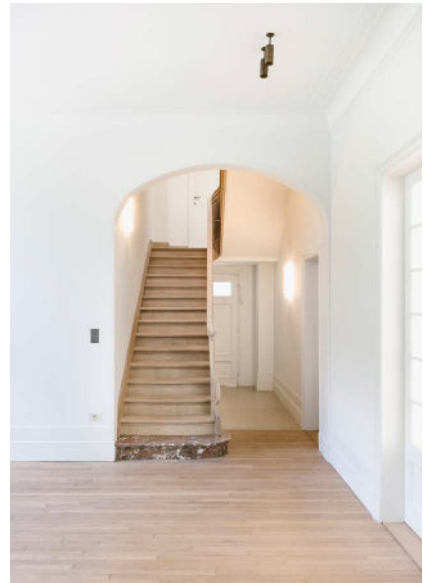

BRASS MONOPOINT