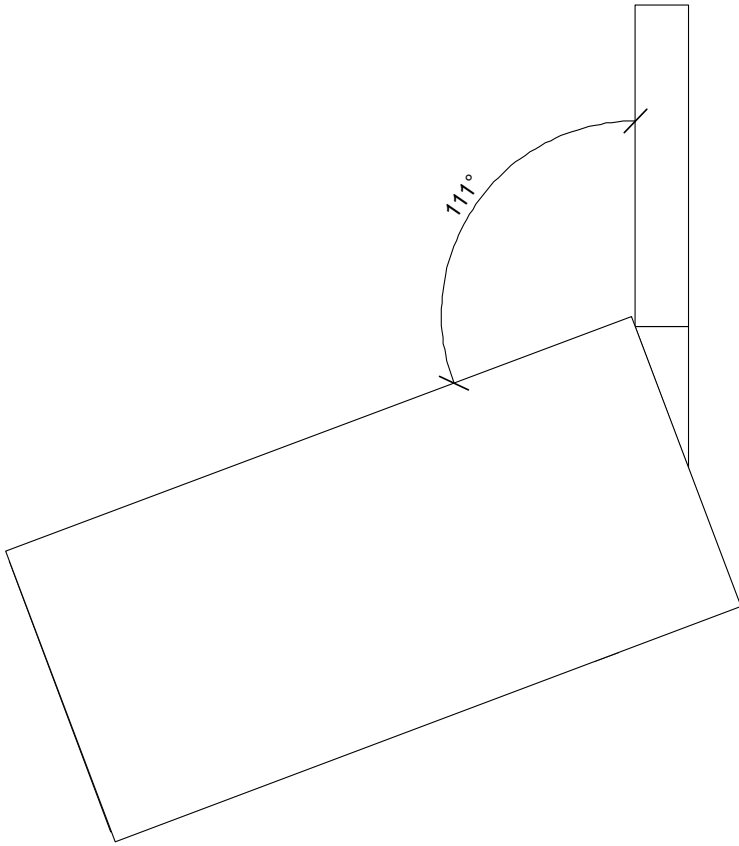

BRASS MONOPOINT

Cylindrical fixture that is mounted on a minimal backplate. The cylinder also hides the light source to achieve a dark light effect with a standard or retrofit lamp. Its elegant suspension makes the luminaire more of an object. Patinated brass has a timeless aspect, it shows the material in its depth which can not be obtained with coated materials. Custom double shade available upon request.

SHADE SIZE: Ø2.3" X 5" H

ROD LENGTH: 3"

STANDARD ROSE; Ø2.3" (DOES NOT COVER US J-BOX.)

US SCREWED ROSE: Ø4 ¼"

*CUSTOM LENGTHS AVAILABLE UP TO 39" (1M).

GU5,3: MAX 50W 12V, IP20 – UL SOCKET

*TRANSFORMER REQUIRED.

GU10: MAX 50W 110-240V, IP20

(OPTIONAL: RETROFIT 5W LED SPOT 120V)

BRASS MONOPOINT

BRASS MONOPOINT

BRASS MONOPOINT

II PL

PLUGLIGHTING.COM
 INFO@PLUGLIGHTING.COM

5665 MELROSE AVENUE
 STE 108 LOS ANGELES 90038