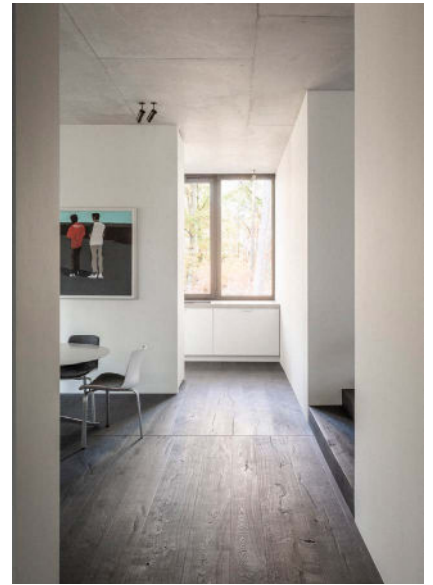

BRASS MONOPOINT