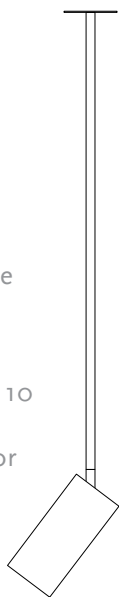

extra hinge avail. (not incl)

G: Brass gunmetal bronze

PC: powder coated, from 10 pieces on price PC=P + startup color cost on request

Brass Monopoint Long stem max 1m