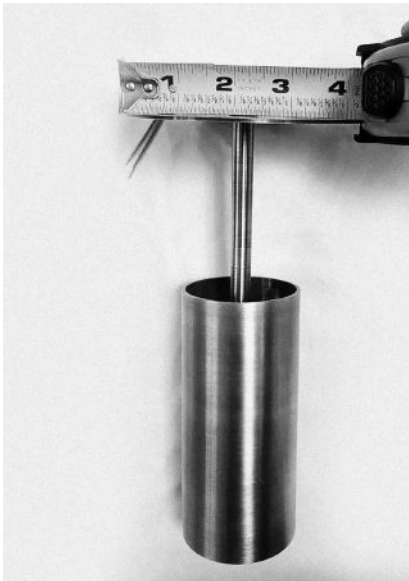

BRASS MONOPOINT

Cylindrical fixture that is mounted on a minimal backplate. The cylinder also hides the light source to achieve a dark light effect with a standard or retrofit lamp. Its elegant suspension makes the luminaire more of an object. Patinated brass has a timeless aspect, it shows the material in its depth which can not be obtained with coated materials. Custom double shade available upon request.

SHADE SIZE: Ø2.3" X 5" H

ROD LENGTH: 3"

STANDARD ROSE; Ø2.3" (DOES NOT COVER US J-BOX.)

US SCREWED ROSE: Ø4 ¼"

*CUSTOM LENGTHS AVAILABLE UP TO 39" (1M).

GU5,3: MAX 50W 12V, IP20 – UL SOCKET

*TRANSFORMER REQUIRED.

GU10: MAX 50W 110-240V, IP20

(OPTIONAL: RETROFIT 5W LED SPOT 120V)

BRASS MONOPOINT

BRASS MONOPOINT

BRASS MONOPOINT

II PL

PLUGLIGHTING.COM
 INFO@PLUGLIGHTING.COM

5665 MELROSE AVENUE
 STE 108 LOS ANGELES 90038

P. 323 467 5635
 F. 323 467 5634

Brass Monopoint

Brass Monopoint angled ceilings

extra hinge avail. (not incl)

Brass Monopoint Surface Mounted

Brass Monopoint screwed rose (4.25") 1ø8mm US J-box

N: Brass naturel