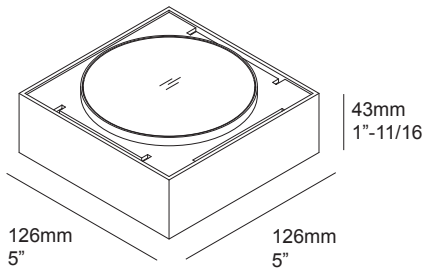

#### FINISHES AVAILABLE IN:

WHITE

WHITE-CHROMED

SIZE: 1 11/16" H X 5" W X 5" D

4W 224 LM 61 LM/W

CRI 80 120V

2 x LED 1.1W / 120lm / 350mA  
2 x LED 1.6W / 168lm / 500mA

6 278 25 23 ◊  
◊ = W / W-C

EXCLED POWER SUPPLY 350-500mA-DC  
CLASS 2 CIRCUITS ONLY

IP20 DAMP

FULL INFO TECHNICAL CHAPTER

OPTIONS

INSTALLATION

MUD KIT 1  
6 207 02 01

4"-1/16 x 4"-1/16 x 1/2"

**Application**  
Wall surface  
For indoor use only

**Color Finish**  
B - Black  
W - White

**Light Source**  
Two LED white included 1,1-1,6W

**Delivered Lumens**  
224lm at 2700K at 500mA  
235lm at 3000K at 500mA

**Dimensions**  
Height: 43mm = 1"-11/16  
Depth: 126mm = 5"  
Length: 126mm = 5"

PROJECT INFO

Date \_\_\_\_\_

Client \_\_\_\_\_

Project Name \_\_\_\_\_

Type/Quantity \_\_\_\_\_