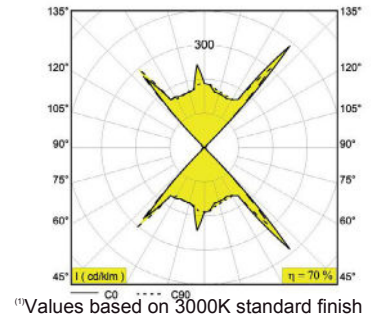

CLASS 2

CRI > 80

VISION LED

3000 K

2 x LED 1.1W / 120lm / 350mA
2 x LED 1.6W / 168lm / 500mA

6 278 25 22 ◊
◊ = W / W-C

2700 K

2 x LED 1.1W / 120lm / 350mA
2 x LED 1.6W / 168lm / 500mA

6 278 25 23 ◊
◊ = W / W-C

EXCLED POWER SUPPLY 350-500mA-DC
CLASS 2 CIRCUITS ONLY

IP20 DAMP

FULL INFO TECHNICAL CHAPTER

OPTIONS

INSTALLATION

MUD KIT 1
6 207 02 01

4"-1/16 x 4"-1/16 x 1/2"

Application
Wall surface
For indoor use only

Color Finish
B - Black
W - White

Light Source
Two LED white included 1,1-1,6W

Delivered Lumens
224lm at 2700K at 500mA
235lm at 3000K at 500mA

Power Supply
Electronic power supply, not included.
350-500mA current controlled required

Specification features
Surface treated aluminum housing
Suitable for dry or damp locations
Weight: 2lbs 0,89kg

Dimensions
Height: 43mm = 1"-11/16
Depth: 126mm = 5"
Length: 126mm = 5"

PROJECT INFO

Date _____

Client _____

Project Name _____

Type/Quantity _____