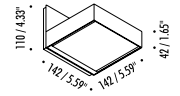

DESIGN DAVIDE GROPPI - ALBERTO ZATTIN - 2001
WALL LAMP - METAL - GLASS

TOAST