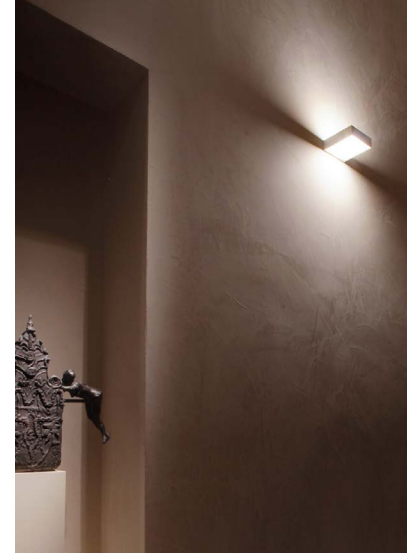

# TOAST

Wall mounted metal and glass lamp with both up and down light.  
Available as halogen or LED version.

Design by: Alberto Zattin & Davide Groppi, 2001

LED: 12W 3000K 743 LM CRI 90, 120V

\*AVAILABLE IN 2700K.

NOT DIMMABLE

HALOGEN: 100W MAX R7S, 120V

\*BULB NOT INCLUDED.

UL LISTED

TOAST

II P L