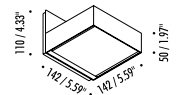

DESIGN DAVIDE GROPPI - ALBERTO ZATTIN - 2011
WALL LAMP - METAL - GLASS

TOAST LED