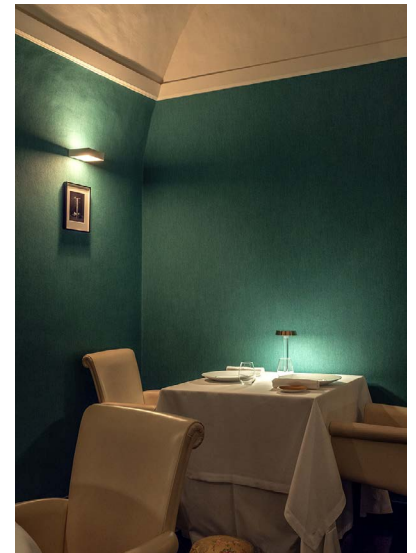

# TOAST

Wall mounted metal and glass lamp with both up and down light.  
Available as halogen or LED version.

Design by: Alberto Zattin & Davide Groppi, 2001

### FINISHES AVAILABLE IN:

MATT WHITE

MATT BLACK

BRUSHED BRASS

BRUSHED CHROME

POLISHED CHROME

SIZE: 5.6" W X 5.6" D X 2" H

BACKPLATE: 5.6" W X 4.3" H

LED: 12W 3000K 743 LM CRI 90, 120V

\*AVAILABLE IN 2700K.

NOT DIMMABLE

HALOGEN: 100W MAX R7S, 120V

\*BULB NOT INCLUDED.

UL LISTED

TOAST

II P L

# TOAST

The sizes are expressed in millimeters / inches.

DESIGN DAVIDE GROPPI - ALBERTO ZATTIN - 2011  
WALL LAMP - METAL - GLASS

TOAST LED

1A3280103.27.00	POLISHED CHROME - 2700K - ON/OFF	120 V - 60 Hz - 12 W LED 2700K - 743 lm - CRI > 90 / 3000K - 743 lm - CRI > 90 WHITE WALL BACK PLATE
1A3280103.30.00	POLISHED CHROME - 3000K - ON/OFF	
1A3280303.27.00	MATT WHITE - 2700K - ON/OFF	
1A3280303.30.00	MATT WHITE - 3000K - ON/OFF	
1A3280403.27.00	MATT BLACK - 2700K - ON/OFF	
1A3280403.30.00	MATT BLACK - 3000K - ON/OFF	
1A3280803.27.00	BRUSHED BRASS - 2700K - ON/OFF	
1A3280803.30.00	BRUSHED BRASS - 3000K - ON/OFF	
1A3281403.27.00	BRUSHED CHROME - 2700K - ON/OFF	
1A3281403.30.00	BRUSHED CHROME - 3000K - ON/OFF	