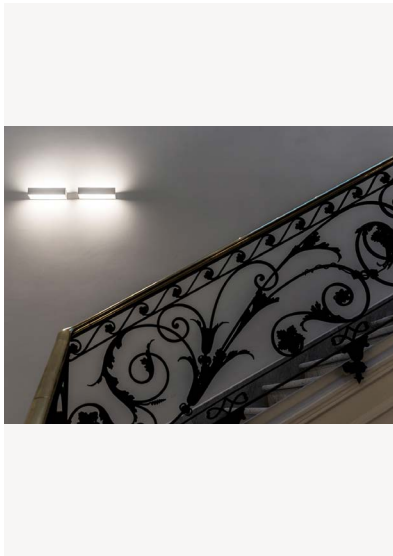

TOAST

II PL

PLUGLIGHTING.COM
INFO@PLUGLIGHTING.COM

5665 MELROSE AVENUE
STE 108 LOS ANGELES 90038

P. 323 467 5635
F. 323 467 5634