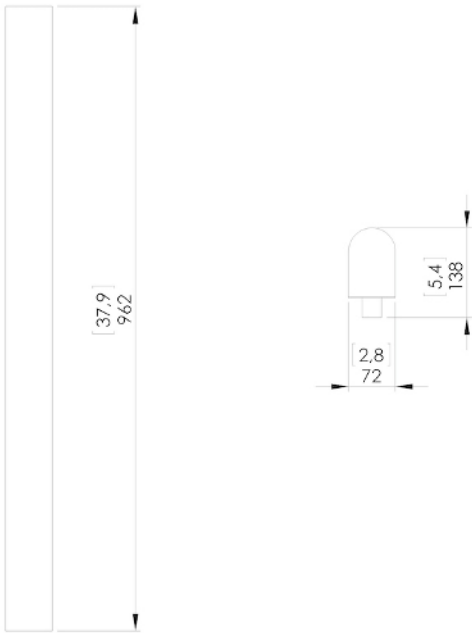

TENNESSEE WL

Metal aluminum and brass structure with paper diffusion material.
Available in two lengths.

Design by: Glenn Sestig, 2020

DETAILS.

FINISHES: BRONZE

TENNESSEE WL 48:

SHADE SIZE: 19" H X 2.8" W X 5.4" D

FIXING PLATE: 0.8" W X 18.3" H

8W LED; 0-10V DIMMABLE

2200K, 95 CRI, 400 LM

WEIGHT: 4.4 LBS

TENNESSEE WL 96:

SHADE SIZE: 37.9" H X 2.8" W X 5.4" D

FIXING PLATE: 0.8" W X 37" H

18W LED; 0-10V DIMMABLE

2200K, 95 CRI, 900 LM

WEIGHT: 8.8 LBS

* DIMMING MODULE REQUIRED WITH 24V REMOTE DRIVER.

** ALTERNATIVE LED COLOR AVAILABLE, PLEASE CALL SHOWROOM
FOR MORE INFO.

TENNESSEE WL

PRODUCT DATA : Tennessee WL 48

Dimensions in mm [inches]

Silhouette : 175cm /69in

PRODUCT DATA : Tennessee WL 96

Dimensions in mm [inches]

Silhouette : 175 cm / 69 in