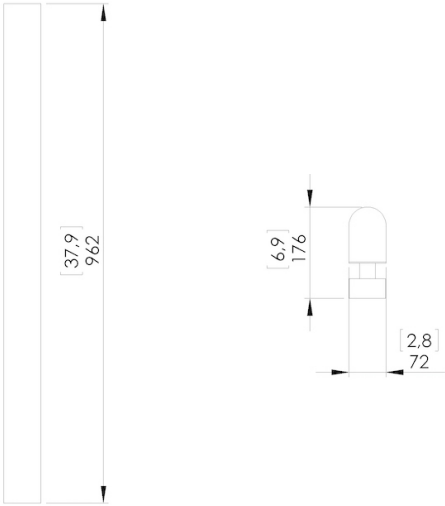

TENNESSEE SC

Metal aluminum and brass structure with paper diffusion material.
Available in two lengths.

Design by: Glenn Sestig, 2020

DETAILS.

FINISHES: BRONZE

TENNESSEE SC 48:

SHADE SIZE: 19" H X 2.8" W X 6.9" D

8W LED; 0-10V DIMMABLE

2200K, 95 CRI, 400 LM

WEIGHT: 6.6 LBS

TENNESSEE SC 96:

SHADE SIZE: 37.9" H X 2.8" W X 6.9" D

FIXING PLATE: 2.7" W X 37.9" H

18W LED; 0-10V DIMMABLE

2200K, 95 CRI, 900 LM

P. 323 467 5635
F. 323 467 5634

PRODUCT DATA : Tennessee SC 48

Dimensions in mm [inches]

Silhouette : 175 cm/69in

PRODUCT DATA : Tennessee SC 96

Dimensions in mm [inches]

Silhouette : 175cm / 69in