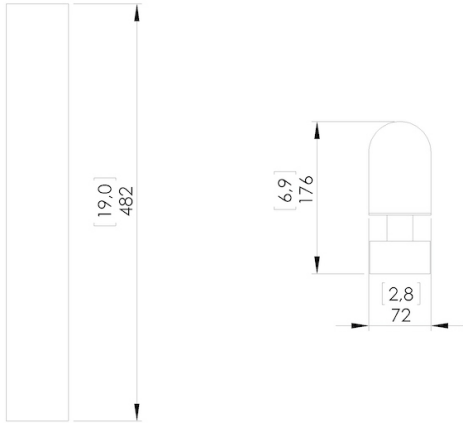

TENNESSEE SC

Metal aluminum and brass structure with paper diffusion material.
Available in two lengths.

Design by: Glenn Sestig, 2020

DETAILS.

FINISHES: BRONZE

TENNESSEE SC 48:

SHADE SIZE: 19" H X 2.8" W X 6.9" D

8W LED; 0-10V DIMMABLE

2200K, 95 CRI, 400 LM

WEIGHT: 6.6 LBS

TENNESSEE SC 96:

SHADE SIZE: 37.9" H X 2.8" W X 6.9" D

FIXING PLATE: 2.7" W X 37.9" H

18W LED; 0-10V DIMMABLE

2200K, 95 CRI, 900 LM

P. 323 467 5635
F. 323 467 5634

PRODUCT DATA : Tennessee SC 48

Dimensions in mm [inches]

Silhouette : 175 cm/69in

PRODUCT DATA : Tennessee SC 96

Dimensions in mm [inches]

Silhouette : 175cm / 69in