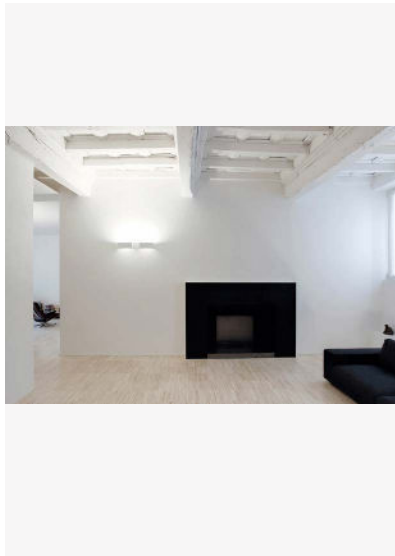

PIÙ

II PL

PLUGLIGHTING.COM
INFO@PLUGLIGHTING.COM

5665 MELROSE AVENUE
STE 108 LOS ANGELES 90038

P. 323 467 5635
F. 323 467 5634