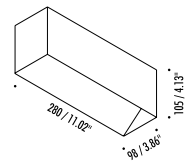

DESIGN DAVIDE GROPPI - 2007
WALL LAMP - METAL

PIÙ