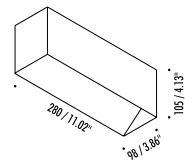

DESIGN DAVIDE GROPPÌ - 2007
WALL LAMP - METAL

PIÙ