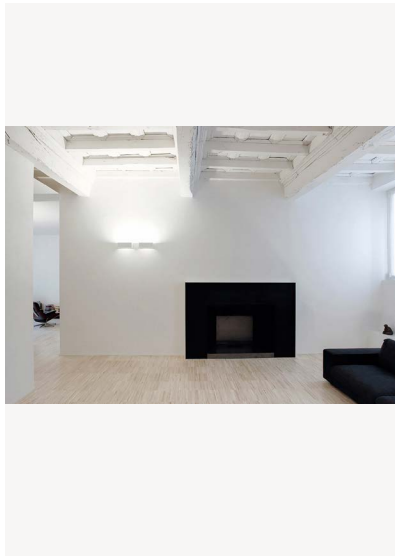

PIÙ

II PL

PLUGLIGHTING.COM
INFO@PLUGLIGHTING.COM

5665 MELROSE AVENUE
STE 108 LOS ANGELES 90038

P. 323 467 5635
F. 323 467 5634