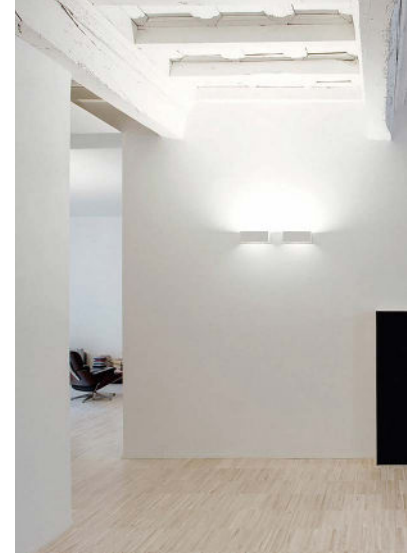

PIÙ

II PL

PLUGLIGHTING.COM
INFO@PLUGLIGHTING.COM

5665 MELROSE AVENUE
STE 108 LOS ANGELES 90038

P. 323 467 5635
F. 323 467 5634