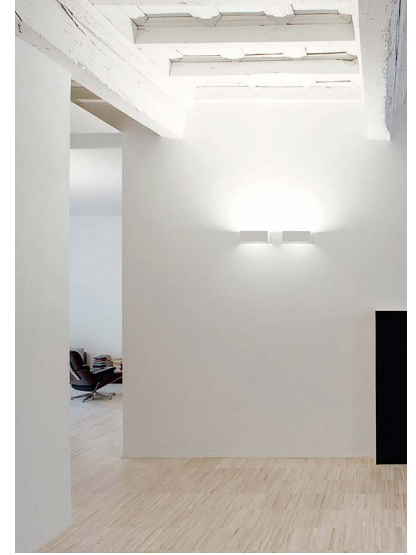

PIÙ

II PL

PLUGLIGHTING.COM
INFO@PLUGLIGHTING.COM

5665 MELROSE AVENUE
STE 108 LOS ANGELES 90038

P. 323 467 5635
F. 323 467 5634