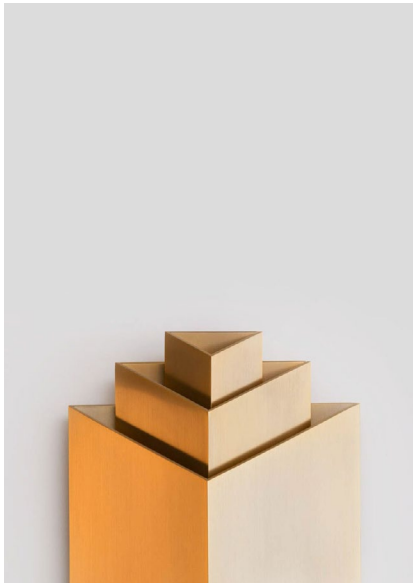

## PHENIX

Wall lamp with aluminum and brass structure in satin gold finish. The lighting provides a warm indirect light through reflections on the gold plates.

Design by: Joseph Dirand

### DETAILS.

SIZE: 8.3" W X 4.9" D X 14.6" H

2 X 12W 2700K, 0-10V DIMMING  
750 LM, 98 CRI

\* 500MA REMOTE POWER SUPPLY REQUIRED FOR DIMMING.

WEIGHT: 8.8 LBS

**PHENIX**