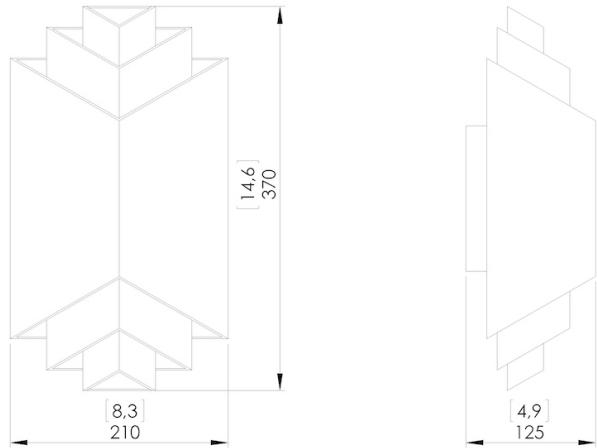

### DETAILS.

SIZE: 8.3" W X 4.9" D X 14.6" H

2 X 12W 2700K, 0-10V DIMMING  
750 LM, 98 CRI

\* 500MA REMOTE POWER SUPPLY REQUIRED FOR DIMMING.

WEIGHT: 8.8 LBS

**PHENIX**

# PHENIX

Dimensions in mm [inches]

Silhouette : 175cm / 69in