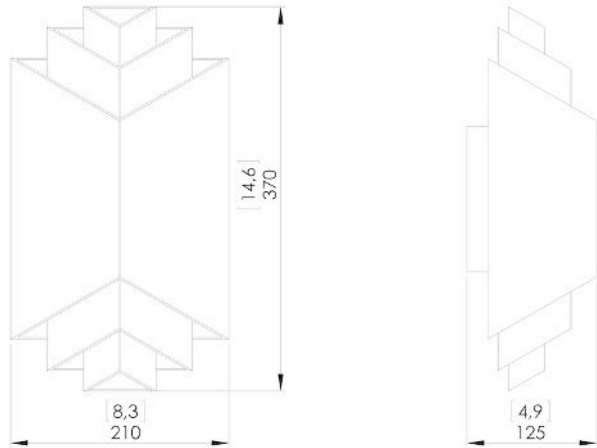

PHENIX

Wall lamp with aluminum and brass structure in satin gold finish. The lighting provides a warm indirect light through reflections on the gold plates.

Design by: Joseph Dirand

DETAILS.

SIZE: 8.3" W X 4.9" D X 14.6" H

2 X 12W 2700K, 0-10V DIMMING
750 LM, 98 CRI

* 500MA REMOTE POWER SUPPLY REQUIRED FOR DIMMING.

WEIGHT: 8.8 LBS

PHENIX

PHENIX

PHENIX

Dimensions in mm [inches]

Silhouette : 175cm / 69in