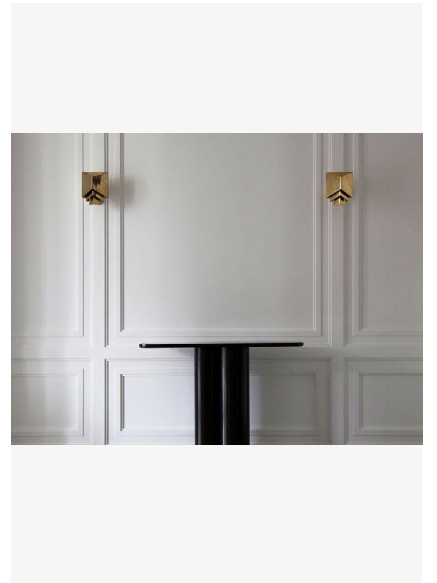

## PHENIX

Wall lamp with aluminum and brass structure in satin gold finish. The lighting provides a warm indirect light through reflections on the gold plates.

Design by: Joseph Dirand

### DETAILS.

SIZE: 8.3" W X 4.9" D X 14.6" H

2 X 12W 2700K, 0-10V DIMMING  
750 LM, 98 CRI

\* 500MA REMOTE POWER SUPPLY REQUIRED FOR DIMMING.

WEIGHT: 8.8 LBS

**PHENIX**