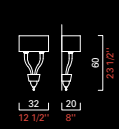

METAL FINISH: CL - POLISHED CHROME

5672/02:

23 1/2" H X 12 1/2" W X 8" D

2 X 40W E12 INCANDESCENT + 1 X 1.2W LED

DIMMABLE, 7 LBS

PANDORA

II PL

PLUGLIGHTING.COM
INFO@PLUGLIGHTING.COM

5665 MELROSE AVENUE
STE 108 LOS ANGELES 90038

P. 323 467 5635
F. 323 467 5634

PANDORA

PANDORA
Modelli e misure
Models and sizes

5675/02

5675/05

5675/08

5675/10