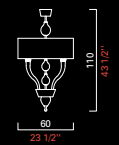

METAL FINISH: CL - POLISHED CHROME

5672/02:

23 1/2" H X 12 1/2" W X 8" D

2 X 40W E12 INCANDESCENT + 1 X 1.2W LED

DIMMABLE, 7 LBS

PANDORA

II PL

PLUGLIGHTING.COM
INFO@PLUGLIGHTING.COM

5665 MELROSE AVENUE
STE 108 LOS ANGELES 90038

P. 323 467 5635
F. 323 467 5634

PANDORA

PANDORA
Modelli e misure
Models and sizes

5675/02

5675/05

5675/08

5675/10