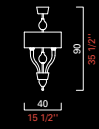

METAL FINISH: CL - POLISHED CHROME

5672/02:

23 1/2" H X 12 1/2" W X 8" D

2 X 40W E12 INCANDESCENT + 1 X 1.2W LED

DIMMABLE, 7 LBS

PANDORA

II PL

PLUGLIGHTING.COM
INFO@PLUGLIGHTING.COM

5665 MELROSE AVENUE
STE 108 LOS ANGELES 90038

P. 323 467 5635
F. 323 467 5634

PANDORA

PANDORA
Modelli e misure
Models and sizes

5675/02

5675/05

5675/08

5675/10