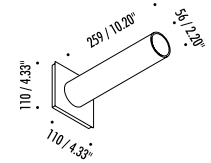

DESIGN DAVIDE GROPPI - 1999
WALL LAMP - GLASS - METAL

OZEN VETRO