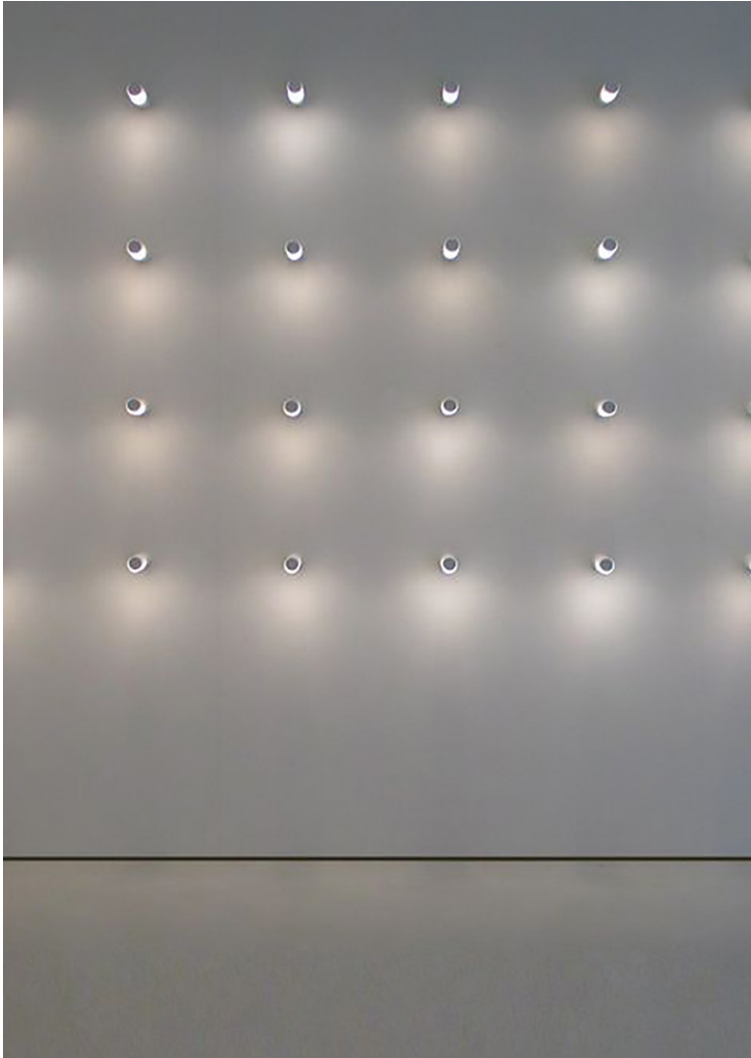

OZEN VETRO

II P L

PLUGLIGHTING.COM
INFO@PLUGLIGHTING.COM

5665 MELROSE AVENUE
STE 108 LOS ANGELES 90038

P. 323 467 5635
F. 323 467 5634