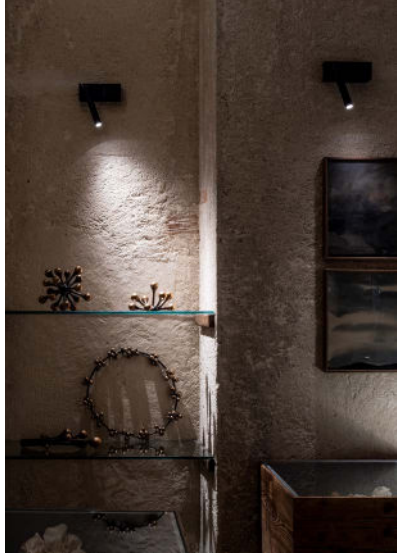

MIRA

II PL

PLUGLIGHTING.COM
INFO@PLUGLIGHTING.COM

5665 MELROSE AVENUE
STE 108 LOS ANGELES 90038

P. 323 467 5635
F. 323 467 5634