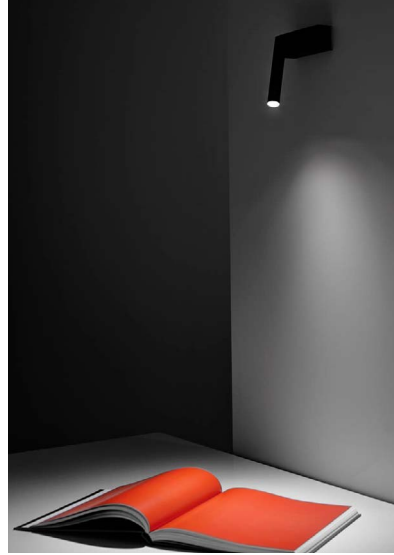

MIRA

Adjustable metal wall lamp with $\varnothing 1$ " reflector. Also available as ceiling version (Mira R).

Design by: Omar Carraglia, 2012

DETAILS.

FINISHES AVAILABLE IN:

MATT WHITE

MATT BLACK

SIZE: 6.4" W X 1.6" D X 4.1" H

SHADE: $\varnothing 1$ " X 6.5" H

7.5W LED 3000K 352 LM, 120V

*AVAILABLE IN 2700K.

PUSH DIMMABLE

UL LISTED

MIRA

II PL

PLUGLIGHTING.COM
INFO@PLUGLIGHTING.COM