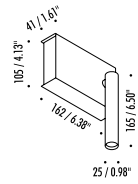

1A2280303.27.01	MATT WHITE - 2700K - DALI	120 V - 60 Hz - 7,5 W LED
1A2280303.30.01	MATT WHITE - 3000K - DALI	2700K - 327 lm - CRI > 90 / 3000K - 352 lm - CRI > 90
1A2280403.27.01	MATT BLACK - 2700K - DALI	ADJUSTABLE
1A2280403.30.01	MATT BLACK - 3000K - DALI	
1A2280303.27.04	MATT WHITE - 2700K - PUSH	120 V - 60 Hz - 7,5 W LED
1A2280303.30.04	MATT WHITE - 3000K - PUSH	2700K - 327 lm - CRI > 90 / 3000K - 352 lm - CRI > 90
1A2280403.27.04	MATT BLACK - 2700K - PUSH	ADJUSTABLE
1A2280403.30.04	MATT BLACK - 3000K - PUSH	

II P L

PLUGLIGHTING.COM
INFO@PLUGLIGHTING.COM

5665 MELROSE AVENUE
STE 108 LOS ANGELES 90038

P. 323 467 5635
F. 323 467 5634