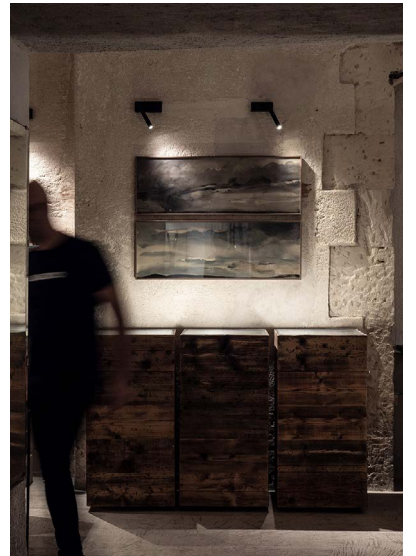

MIRA

Adjustable metal wall lamp with $\varnothing 1$ " reflector. Also available as ceiling version (Mira R).

Design by: Omar Carraglia, 2012

DETAILS.

FINISHES AVAILABLE IN:

MATT WHITE

MATT BLACK

SIZE: 6.4" W X 1.6" D X 4.1" H

SHADE: $\varnothing 1$ " X 6.5" H

7.5W LED 3000K 352 LM, 120V

*AVAILABLE IN 2700K.

PUSH DIMMABLE

UL LISTED

MIRA

II PL

PLUGLIGHTING.COM
INFO@PLUGLIGHTING.COM