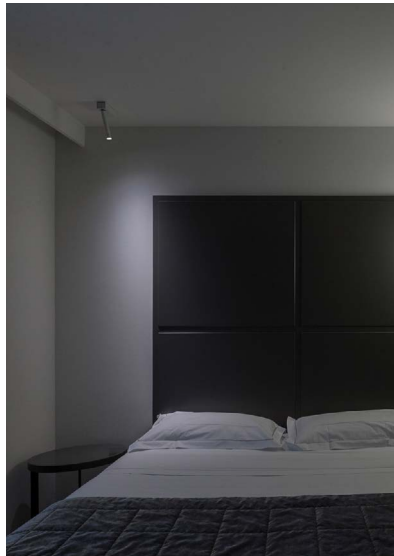

MIRA

Adjustable metal wall lamp with $\varnothing 1$ " reflector. Also available as ceiling version (Mira R).

Design by: Omar Carraglia, 2012

DETAILS.

FINISHES AVAILABLE IN:

MATT WHITE

MATT BLACK

SIZE: 6.4" W X 1.6" D X 4.1" H

SHADE: $\varnothing 1$ " X 6.5" H

7.5W LED 3000K 352 LM, 120V

*AVAILABLE IN 2700K.

PUSH DIMMABLE

UL LISTED

MIRA

II PL

PLUGLIGHTING.COM
INFO@PLUGLIGHTING.COM