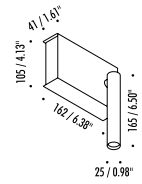

1A2280303.27.01	MATT WHITE - 2700K - DALI	120 V - 60 Hz - 7,5 W LED
1A2280303.30.01	MATT WHITE - 3000K - DALI	2700K - 327 lm - CRI > 90 / 3000K - 352 lm - CRI > 90
1A2280403.27.01	MATT BLACK - 2700K - DALI	ADJUSTABLE
1A2280403.30.01	MATT BLACK - 3000K - DALI	
1A2280303.27.04	MATT WHITE - 2700K - PUSH	120 V - 60 Hz - 7,5 W LED
1A2280303.30.04	MATT WHITE - 3000K - PUSH	2700K - 327 lm - CRI > 90 / 3000K - 352 lm - CRI > 90
1A2280403.27.04	MATT BLACK - 2700K - PUSH	ADJUSTABLE
1A2280403.30.04	MATT BLACK - 3000K - PUSH	

II P L

PLUGLIGHTING.COM
INFO@PLUGLIGHTING.COM

5665 MELROSE AVENUE
STE 108 LOS ANGELES 90038

P. 323 467 5635
F. 323 467 5634