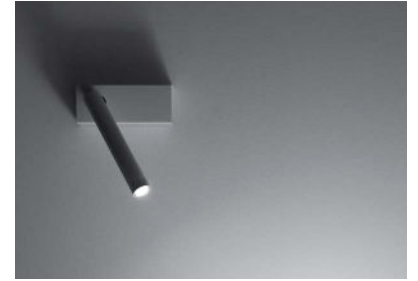

MIRA

II PL

PLUGLIGHTING.COM
INFO@PLUGLIGHTING.COM

5665 MELROSE AVENUE
STE 108 LOS ANGELES 90038

P. 323 467 5635
F. 323 467 5634