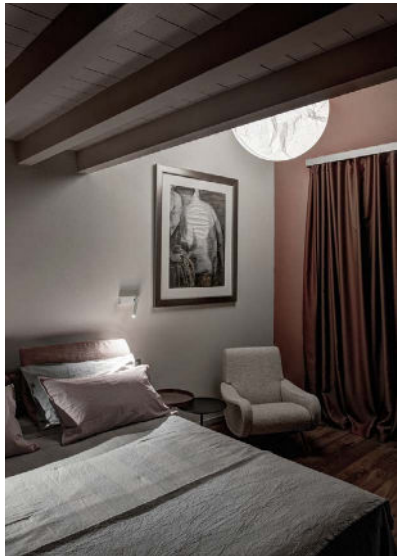

MIRA

II PL

PLUGLIGHTING.COM
INFO@PLUGLIGHTING.COM

5665 MELROSE AVENUE
STE 108 LOS ANGELES 90038

P. 323 467 5635
F. 323 467 5634