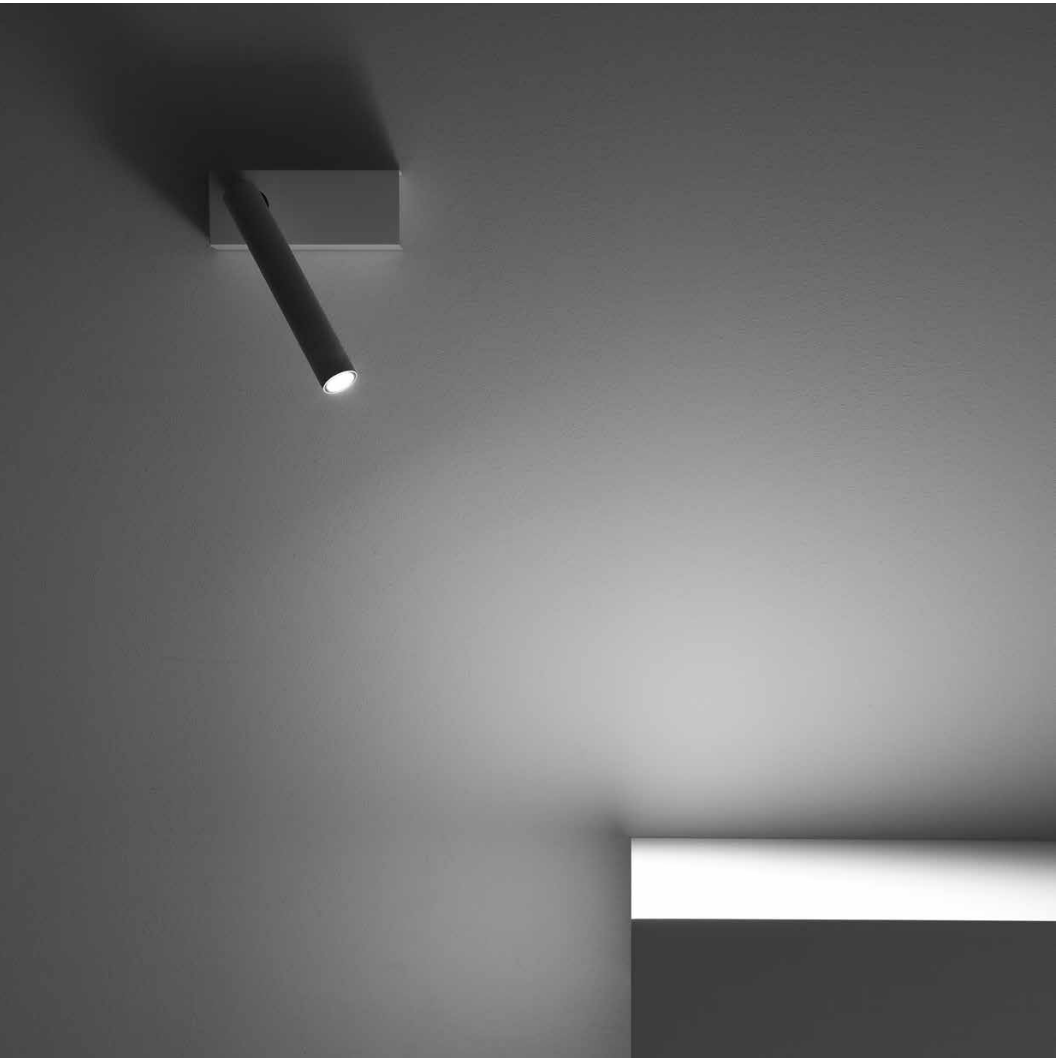

MIRA

DESIGN OMAR CARRAGLIA - 2012
WALL LAMP - METAL

MIRA

IE ENDLESS SYSTEM VERSION AVAILABLE

1A2280303.27.01	MATT WHITE - 2700K - DALI	120 V - 60 Hz - 7,5 W LED
1A2280303.30.01	MATT WHITE - 3000K - DALI	2700K - 327 lm - CRI > 90 / 3000K - 352 lm - CRI > 90
1A2280403.27.01	MATT BLACK - 2700K - DALI	ADJUSTABLE
1A2280403.30.01	MATT BLACK - 3000K - DALI	
1A2280303.27.04	MATT WHITE - 2700K - PUSH	120 V - 60 Hz - 7,5 W LED
1A2280303.30.04	MATT WHITE - 3000K - PUSH	2700K - 327 lm - CRI > 90 / 3000K - 352 lm - CRI > 90
1A2280403.27.04	MATT BLACK - 2700K - PUSH	ADJUSTABLE
1A2280403.30.04	MATT BLACK - 3000K - PUSH	

II P L

PLUGLIGHTING.COM
INFO@PLUGLIGHTING.COM

5665 MELROSE AVENUE
STE 108 LOS ANGELES 90038

P. 323 467 5635
F. 323 467 5634