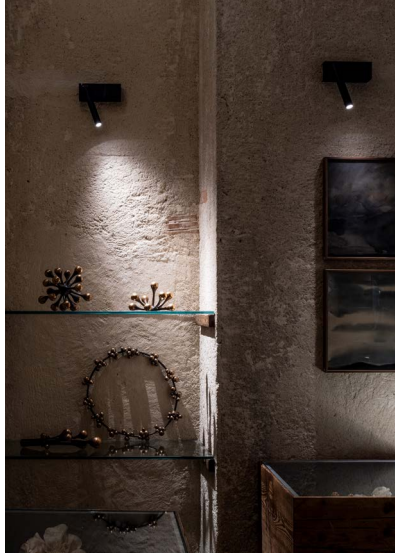

MIRA

II PL

PLUGLIGHTING.COM
INFO@PLUGLIGHTING.COM

5665 MELROSE AVENUE
STE 108 LOS ANGELES 90038

P. 323 467 5635
F. 323 467 5634