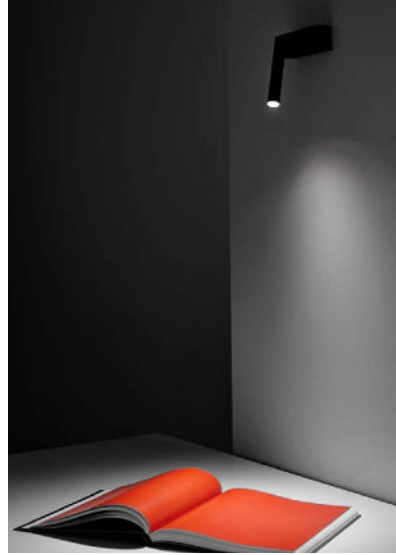

MIRA

II PL

PLUGLIGHTING.COM
INFO@PLUGLIGHTING.COM

5665 MELROSE AVENUE
STE 108 LOS ANGELES 90038

P. 323 467 5635
F. 323 467 5634