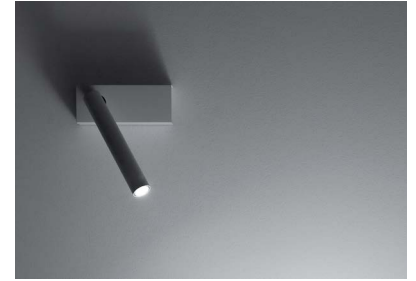

MIRA

II PL

PLUGLIGHTING.COM
INFO@PLUGLIGHTING.COM

5665 MELROSE AVENUE
STE 108 LOS ANGELES 90038

P. 323 467 5635
F. 323 467 5634