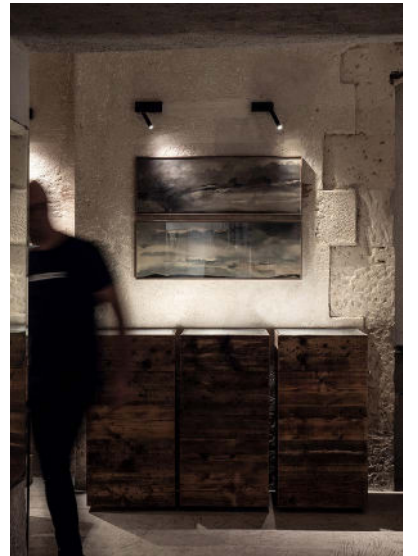

MIRA

II PL

PLUGLIGHTING.COM
INFO@PLUGLIGHTING.COM

5665 MELROSE AVENUE
STE 108 LOS ANGELES 90038

P. 323 467 5635
F. 323 467 5634