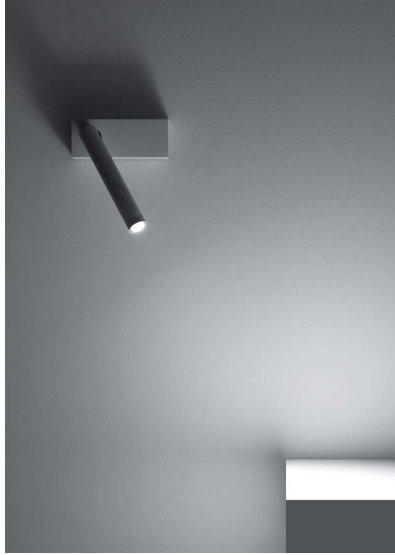

MIRA

Adjustable metal wall lamp with $\varnothing 1$ " reflector. Also available as ceiling version (Mira R).

Design by: Omar Carraglia, 2012

DETAILS.

FINISHES AVAILABLE IN:

MATT WHITE

MATT BLACK

SIZE: 6.4" W X 1.6" D X 4.1" H

SHADE: $\varnothing 1$ " X 6.5" H

7.5W LED 3000K 352 LM, 120V

*AVAILABLE IN 2700K.

PUSH DIMMABLE

UL LISTED

MIRA

II PL

PLUGLIGHTING.COM
INFO@PLUGLIGHTING.COM

The sizes are expressed in millimeters / inches.

DESIGN OMAR CARRAGLIA - 2012
WALL LAMP - METAL

MIRA

IE ENDLESS SYSTEM VERSION AVAILABLE

1A2280303.27.01	MATT WHITE - 2700K - DALI	120 V - 60 Hz - 7,5 W LED
1A2280303.30.01	MATT WHITE - 3000K - DALI	2700K - 327 lm - CRI > 90 / 3000K - 352 lm - CRI > 90
1A2280403.27.01	MATT BLACK - 2700K - DALI	ADJUSTABLE
1A2280403.30.01	MATT BLACK - 3000K - DALI	
1A2280303.27.04	MATT WHITE - 2700K - PUSH	120 V - 60 Hz - 7,5 W LED
1A2280303.30.04	MATT WHITE - 3000K - PUSH	2700K - 327 lm - CRI > 90 / 3000K - 352 lm - CRI > 90
1A2280403.27.04	MATT BLACK - 2700K - PUSH	ADJUSTABLE
1A2280403.30.04	MATT BLACK - 3000K - PUSH	