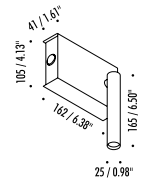

DESIGN OMAR CARRAGLIA - 2015
WALL LAMP - METAL

MIRA SWITCH