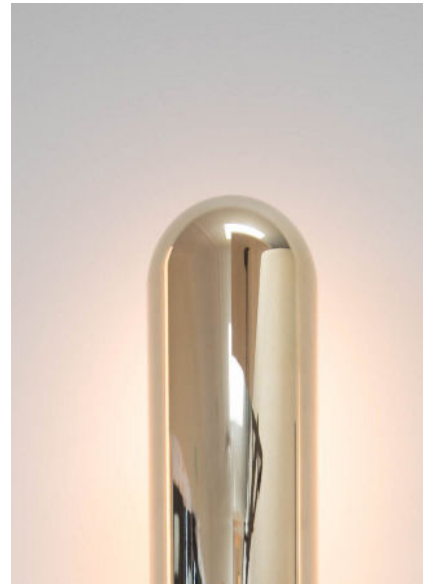

GELULE

Wall lamp with aluminum and brass structure in mirror pale gold or nickel finish. The lighting provides a very warm indirect light through reflections on the gold plates.

Design by: Joseph Dirand

DETAILS.

SIZE: 3.8" W X 5" D X 15.7" H

12W 2200K, 0-10V DIMMING
650 LM, 95 CRI

*DIMMING MODULE REQUIRED WITH 24V REMOTE DRIVER.

WEIGHT: 11 LBS
UL LISTED

GELULE

II PL

PLUGLIGHTING.COM
INFO@PLUGLIGHTING.COM

5665 MELROSE AVENUE
STE 108 LOS ANGELES 90038

P. 323 467 5635
F. 323 467 5634

GELULE

GELULE

Dimensions in mm [inches]

Silhouette : 175cm / 69in