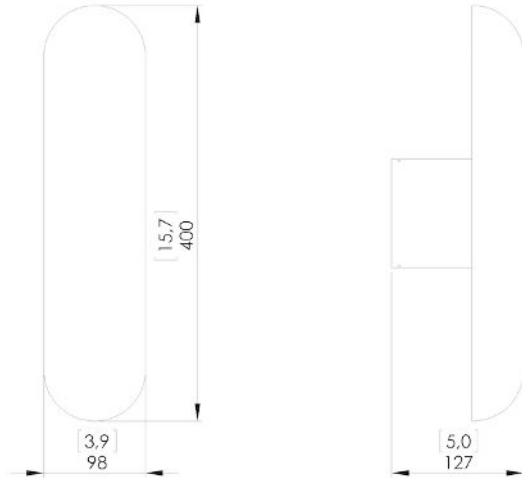

DETAILS.

SIZE: 3.8" W X 5" D X 15.7" H

12W 2200K, 0-10V DIMMING
650 LM, 95 CRI

*DIMMING MODULE REQUIRED WITH 24V REMOTE DRIVER.

WEIGHT: 11 LBS
UL LISTED

GELULE

II PL

PLUGLIGHTING.COM
INFO@PLUGLIGHTING.COM

5665 MELROSE AVENUE
STE 108 LOS ANGELES 90038

P. 323 467 5635
F. 323 467 5634

GELULE

GELULE

Dimensions in mm [inches]

Silhouette : 175cm / 69in