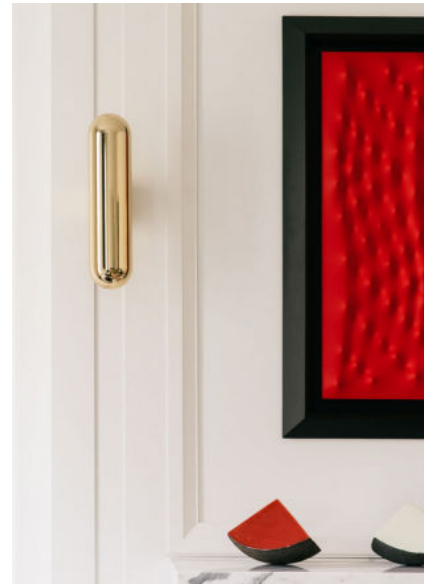

GELULE

Wall lamp with aluminum and brass structure in mirror pale gold or nickel finish. The lighting provides a very warm indirect light through reflections on the gold plates.

Design by: Joseph Dirand

DETAILS.

SIZE: 3.8" W X 5" D X 15.7" H

12W 2200K, 0-10V DIMMING
650 LM, 95 CRI

*DIMMING MODULE REQUIRED WITH 24V REMOTE DRIVER.

WEIGHT: 11 LBS
UL LISTED

GELULE

II PL

PLUGLIGHTING.COM
INFO@PLUGLIGHTING.COM

5665 MELROSE AVENUE
STE 108 LOS ANGELES 90038

P. 323 467 5635
F. 323 467 5634

GELULE

GELULE

Dimensions in mm [inches]

Silhouette : 175cm / 69in