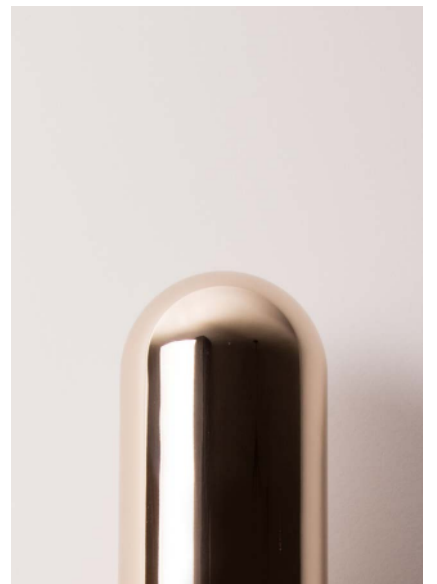

GELULE

Wall lamp with aluminum and brass structure in mirror pale gold or nickel finish. The lighting provides a very warm indirect light through reflections on the gold plates.

Design by: Joseph Dirand

DETAILS.

SIZE: 3.8" W X 5" D X 15.7" H

12W 2200K, 0-10V DIMMING
650 LM, 95 CRI

*DIMMING MODULE REQUIRED WITH 24V REMOTE DRIVER.

WEIGHT: 11 LBS
UL LISTED

GELULE

II PL

PLUGLIGHTING.COM
INFO@PLUGLIGHTING.COM

5665 MELROSE AVENUE
STE 108 LOS ANGELES 90038

P. 323 467 5635
F. 323 467 5634

GELULE

GELULE

Dimensions in mm [inches]

Silhouette : 175cm / 69in