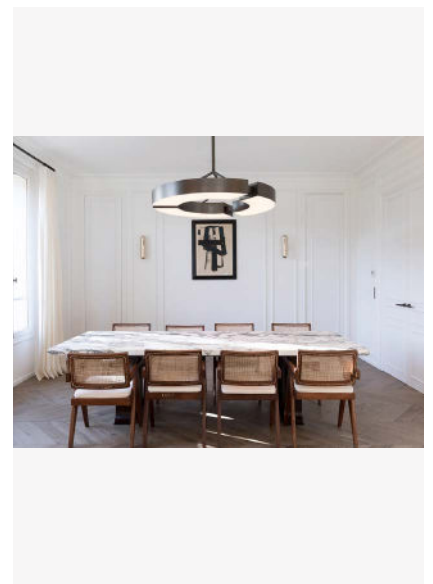

GELULE

Wall lamp with aluminum and brass structure in mirror pale gold or nickel finish. The lighting provides a very warm indirect light through reflections on the gold plates.

Design by: Joseph Dirand

5665 MELROSE AVENUE
STE 108 LOS ANGELES 90038

P. 323 467 5635
F. 323 467 5634

GELULE

GELULE

Dimensions in mm [inches]

Silhouette : 175cm / 69in