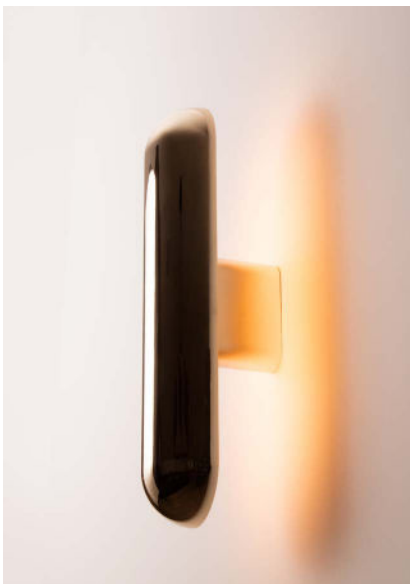

GELULE

II PL

PLUGLIGHTING.COM
INFO@PLUGLIGHTING.COM

5665 MELROSE AVENUE
STE 108 LOS ANGELES 90038

P. 323 467 5635
F. 323 467 5634