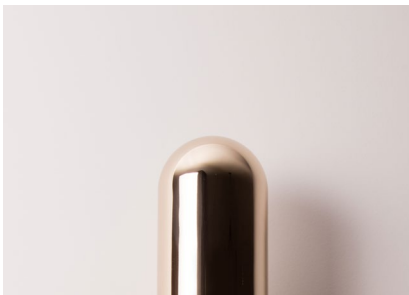

GELULE

Wall lamp with aluminum and brass structure in mirror pale gold finish. The lighting provides a very warm indirect light through reflections on the gold plates.

Design by: Joseph Dirand

DETAILS.

SIZE: 3.8" W X 5" D X 15.7" H

12W 2200K, 0-10V DIMMING
650 LM, 95 CRI

* DIMMING MODULE REQUIRED WITH 24V REMOTE DRIVER.

WEIGHT: 11 LBS
UL LISTED

GELULE

GELULE

GELULE

Dimensions in mm [inches]

Silhouette : 175cm / 69in