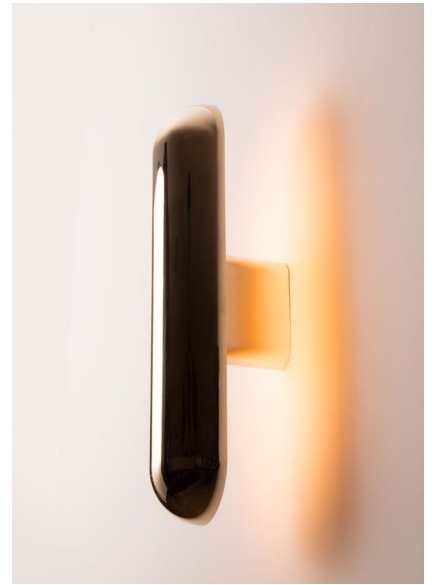

GELULE

Wall lamp with aluminum and brass structure in mirror pale gold finish. The lighting provides a very warm indirect light through reflections on the gold plates.

Design by: Joseph Dirand

DETAILS.

SIZE: 3.8" W X 5" D X 15.7" H

12W 2200K, 0-10V DIMMING
650 LM, 95 CRI

* DIMMING MODULE REQUIRED WITH 24V REMOTE DRIVER.

WEIGHT: 11 LBS
UL LISTED

GELULE

GELULE

GELULE

Dimensions in mm [inches]

Silhouette : 175cm / 69in