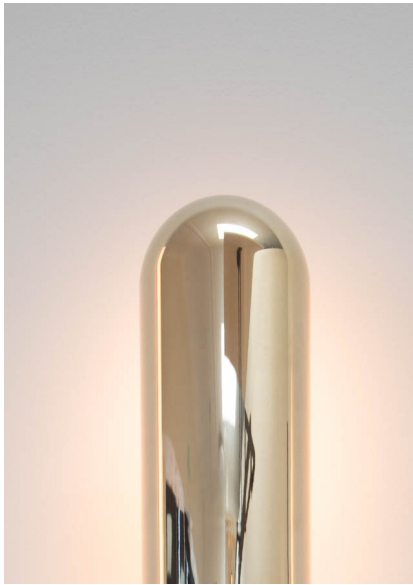

GELULE

Wall lamp with aluminum and brass structure in mirror pale gold finish. The lighting provides a very warm indirect light through reflections on the gold plates.

Design by: Joseph Dirand

DETAILS.

SIZE: 3.8" W X 5" D X 15.7" H

12W 2200K, 0-10V DIMMING
650 LM, 95 CRI

* DIMMING MODULE REQUIRED WITH 24V REMOTE DRIVER.

WEIGHT: 11 LBS
UL LISTED

GELULE

GELULE

GELULE

Dimensions in mm [inches]

Silhouette : 175cm / 69in