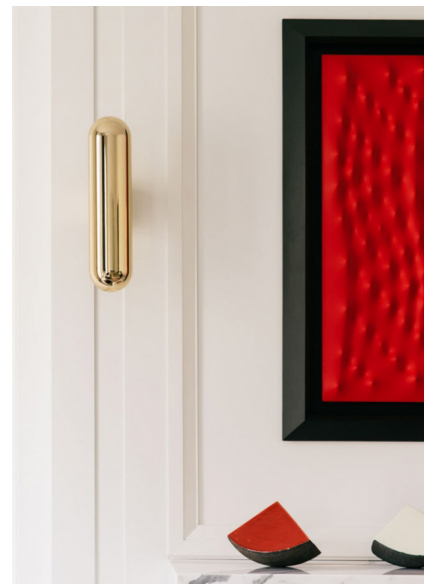

GELULE

Wall lamp with aluminum and brass structure in mirror pale gold finish. The lighting provides a very warm indirect light through reflections on the gold plates.

Design by: Joseph Dirand

DETAILS.

SIZE: 3.8" W X 5" D X 15.7" H

12W 2200K, 0-10V DIMMING
650 LM, 95 CRI

* DIMMING MODULE REQUIRED WITH 24V REMOTE DRIVER.

WEIGHT: 11 LBS
UL LISTED

GELULE

GELULE

GELULE

Dimensions in mm [inches]

Silhouette : 175cm / 69in