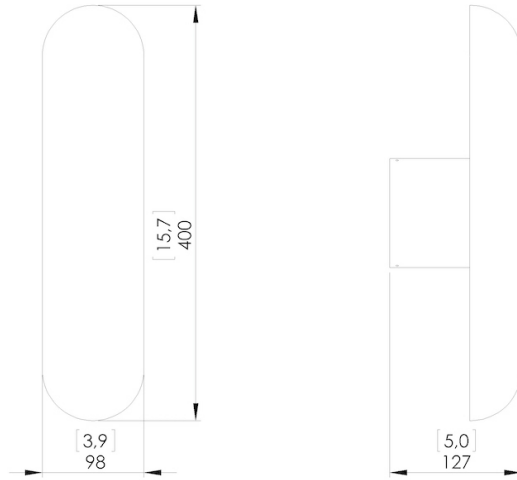

GELULE

Wall lamp with aluminum and brass structure in mirror pale gold finish. The lighting provides a very warm indirect light through reflections on the gold plates.

Design by: Joseph Dirand

DETAILS.

SIZE: 3.8" W X 5" D X 15.7" H

12W 2200K, 0-10V DIMMING
650 LM, 95 CRI

* DIMMING MODULE REQUIRED WITH 24V REMOTE DRIVER.

WEIGHT: 11 LBS
UL LISTED

GELULE

GELULE

GELULE

Dimensions in mm [inches]

Silhouette : 175cm / 69in