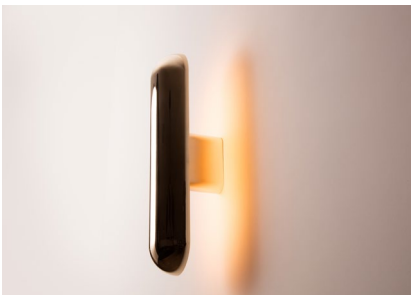

GELULE

Wall lamp with aluminum and brass structure in mirror pale gold finish. The lighting provides a very warm indirect light through reflections on the gold plates.

Design by: Joseph Dirand

DETAILS.

SIZE: 3.8" W X 5" D X 15.7" H

12W 2200K, 0-10V DIMMING
650 LM, 95 CRI

* DIMMING MODULE REQUIRED WITH 24V REMOTE DRIVER.

WEIGHT: 11 LBS
UL LISTED

GELULE

GELULE

GELULE

Dimensions in mm [inches]

Silhouette : 175cm / 69in