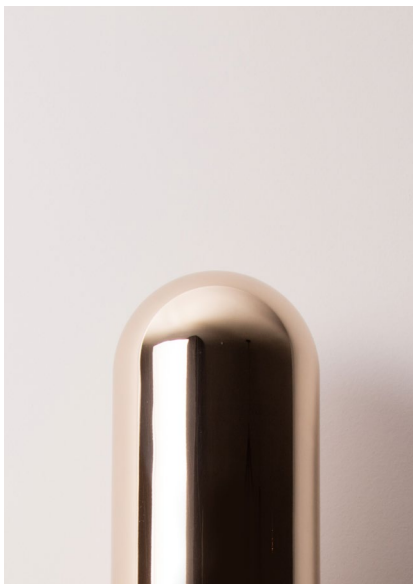

GELULE

Wall lamp with aluminum and brass structure in mirror pale gold finish. The lighting provides a very warm indirect light through reflections on the gold plates.

Design by: Joseph Dirand

DETAILS.

SIZE: 3.8" W X 5" D X 15.7" H

12W 2200K, 0-10V DIMMING
650 LM, 95 CRI

* DIMMING MODULE REQUIRED WITH 24V REMOTE DRIVER.

WEIGHT: 11 LBS
UL LISTED

GELULE

GELULE

GELULE

Dimensions in mm [inches]

Silhouette : 175cm / 69in