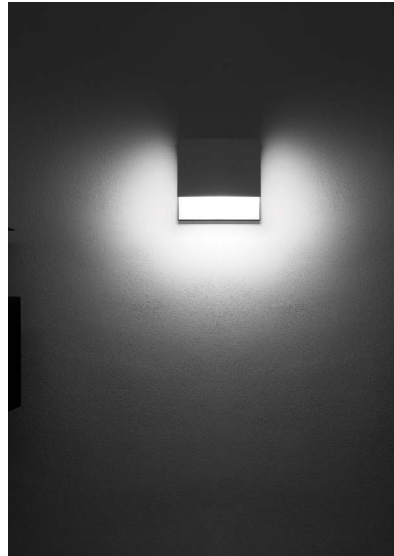

FOLDER

II P L

PLUGLIGHTING.COM
INFO@PLUGLIGHTING.COM

5665 MELROSE AVENUE
STE 108 LOS ANGELES 90038

P. 323 467 5635
F. 323 467 5634