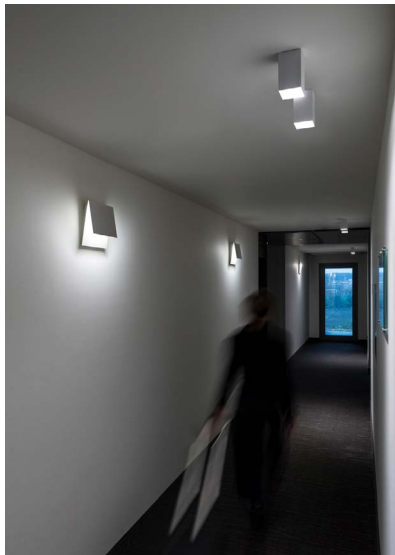

FOLDER

II P L

PLUGLIGHTING.COM
INFO@PLUGLIGHTING.COM

5665 MELROSE AVENUE
STE 108 LOS ANGELES 90038

P. 323 467 5635
F. 323 467 5634