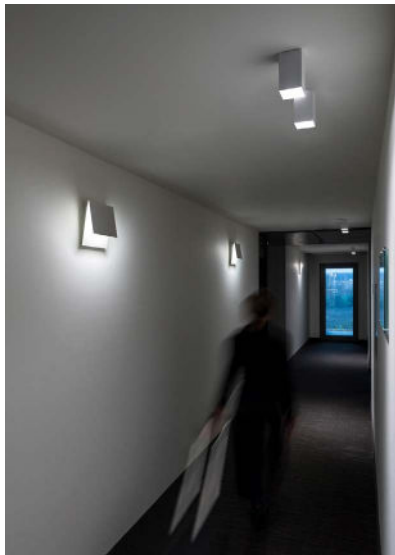

FOLDER

II P L

PLUGLIGHTING.COM
INFO@PLUGLIGHTING.COM

5665 MELROSE AVENUE
STE 108 LOS ANGELES 90038

P. 323 467 5635
F. 323 467 5634