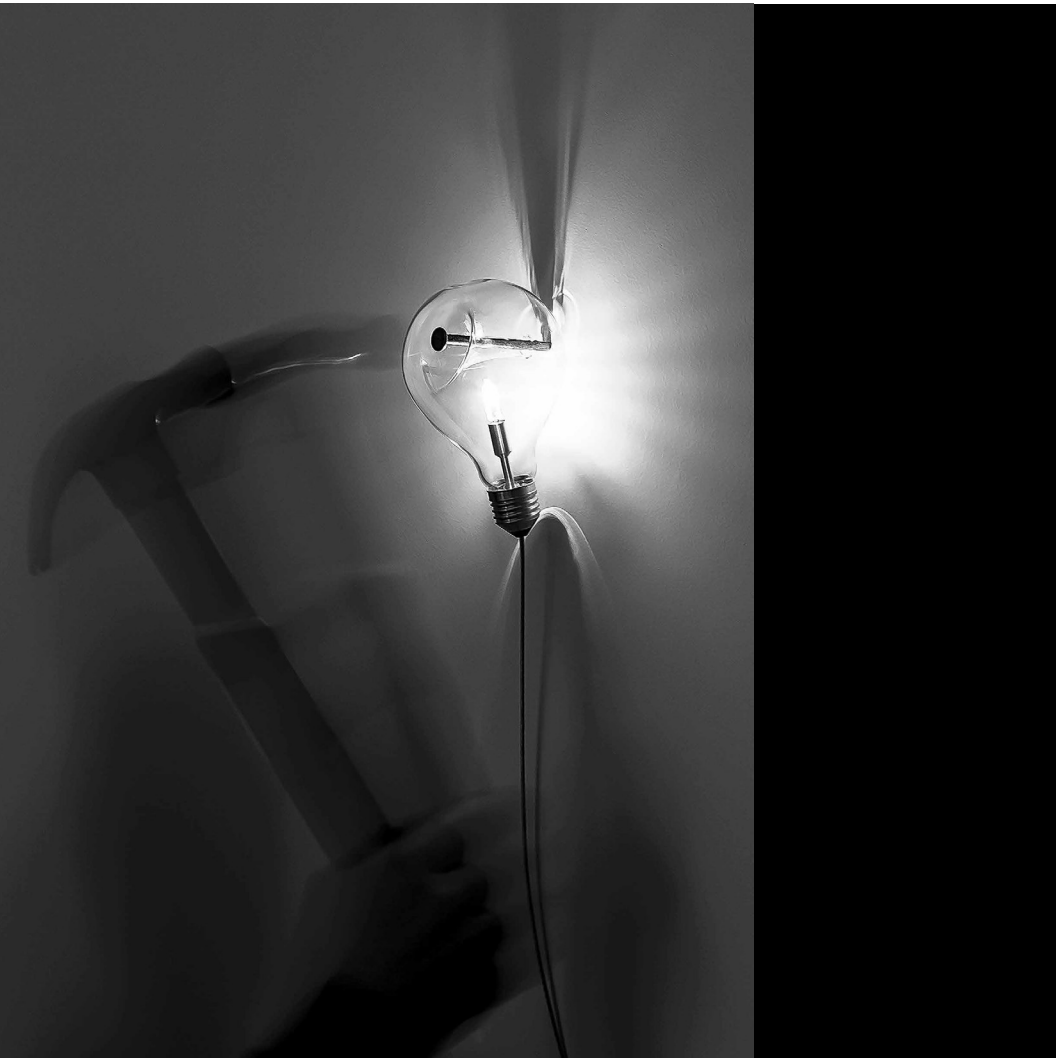

EDISON'S NIGHTMARE