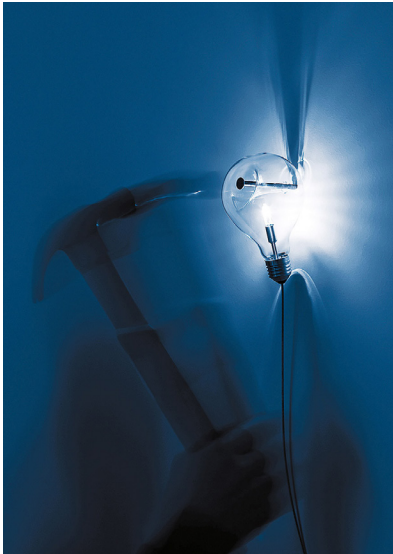

EDISON'S NIGHTMARE

A salute to Edison's light bulb, this fixture is about a classic light bulb nailed on the wall – like a piece of art.

Design by: Harry Thaler, 2014

DETAILS.

FINISH: STANDARD (GLASS/METAL)

SHADE SIZE: 3.3" W X 5.8" H

DRIVER: 7.7" W X 2.8" D X 2.6" H

20W MAX G4, 120V

*POWER SUPPLY WITH PLUG.

COAXIAL CABLE, DIMMABLE

EDISON'S NIGHTMARE

IIPL

PLUGLIGHTING.COM
INFO@PLUGLIGHTING.COM

5665 MELROSE AVENUE
STE 108 LOS ANGELES 90038

P. 323 467 5635
F. 323 467 5634

EDISON'S NIGHTMARE

DESIGN HARRY THALER - 2014
WALL LAMP - GLASS - METAL

EDISON'S NIGHTMARE

15130003	STANDARD	120 V - 60 Hz - MAX 20 W 12 V - G4 POWER SUPPLY WITH PLUG COAXIAL CABLE - DIMMER - HALOGEN BULB INCLUDED
		16 W HALOGEN - 2800K - 300 lm - CRI 100 - DIMMABLE