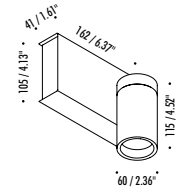

1A2340303.27.04	MATT WHITE - 2700K - PUSH	120 V - 60 Hz - 13 W LED
1A2340303.30.04	MATT WHITE - 3000K - PUSH	WITH LENS 1A309000.00.00: 2700K - 983 lm - CRI 97 / 3000K - 1038 lm - CRI 97
1A2340403.27.04	MATT BLACK - 2700K - PUSH	WITH LENS 1A310000.00.00: 2700K - 943 lm - CRI 97 / 3000K - 996 lm - CRI 97
1A2340403.30.04	MATT BLACK - 3000K - PUSH	WITH LENS 1A311000.00.00: 2700K - 955 lm - CRI 97 / 3000K - 1005 lm - CRI 97
		WITH LENS 1A312000.00.00: 2700K - 965 lm - CRI 97 / 3000K - 1016 lm - CRI 97
		ADJUSTABLE
		COMPULSORY LED MODULE ACCESSORIES NOT INCLUDED

COMPULSORY ACCESSORIES		
1A309000.00.00	BEAM 14°	LENS
1A310000.00.00	BEAM 24°	
1A311000.00.00	BEAM 36°	
1A312000.00.00	BEAM 50°	

II PL

PLUGLIGHTING.COM
INFO@PLUGLIGHTING.COM

5665 MELROSE AVENUE
STE 108 LOS ANGELES 90038

P. 323 467 5635
F. 323 467 5634