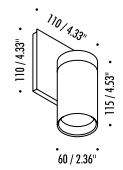

1A2490303.00.00	MATT WHITE - ON/OFF	120 V - 60 Hz - MAX 10 W LED - GU10 WHITE WALL BACK PLATE - ADJUSTABLE BULB NOT INCLUDED OPTIONAL BULB ACCESSORIES NOT INCLUDED
1A2490403.00.00	MATT BLACK - ON/OFF