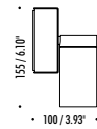

DESIGN OMAR CARRAGLIA - DAVIDE GROPPI - 2015
WALL LAMP - METAL

DOT P

IE ENDLESS SYSTEM VERSION AVAILABLE