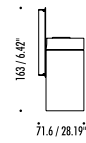

1A2490303.00.00	MATT WHITE - ON/OFF	120 V - 60 Hz - MAX 10 W LED - GU10 WHITE WALL BACK PLATE - ADJUSTABLE BULB NOT INCLUDED OPTIONAL BULB ACCESSORIES NOT INCLUDED
1A2490403.00.00	MATT BLACK - ON/OFF