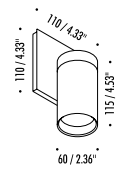

1A2490303.00.00	MATT WHITE - ON/OFF	120 V - 60 Hz - MAX 10 W LED - GU10
1A2490403.00.00	MATT BLACK - ON/OFF	WHITE WALL BACK PLATE - ADJUSTABLE
		BULB NOT INCLUDED
		OPTIONAL BULB ACCESSORIES NOT INCLUDED