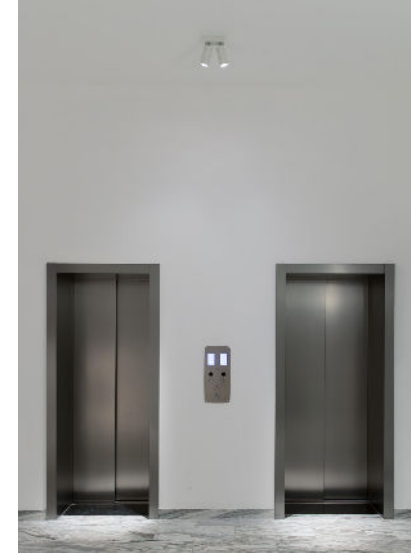

DOT P

IIPL

PLUGLIGHTING.COM
INFO@PLUGLIGHTING.COM

5665 MELROSE AVENUE
STE 108 LOS ANGELES 90038

P. 323 467 5635
F. 323 467 5634