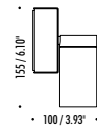

DESIGN OMAR CARRAGLIA - DAVIDE GROPPI - 2015
WALL LAMP - METAL

DOT P

IE ENDLESS SYSTEM VERSION AVAILABLE