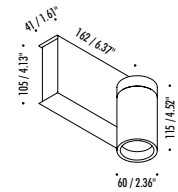

1A2340303.27.04	MATT WHITE - 2700K - PUSH	120 V - 60 Hz - 13 W LED
1A2340303.30.04	MATT WHITE - 3000K - PUSH	WITH LENS 1A3090000.00.00: 2700K - 983 lm - CRI 97 / 3000K - 1038 lm - CRI 97
1A2340403.27.04	MATT BLACK - 2700K - PUSH	WITH LENS 1A3100000.00.00: 2700K - 943 lm - CRI 97 / 3000K - 996 lm - CRI 97
1A2340403.30.04	MATT BLACK - 3000K - PUSH	WITH LENS 1A3110000.00.00: 2700K - 955 lm - CRI 97 / 3000K - 1005 lm - CRI 97
		WITH LENS 1A3120000.00.00: 2700K - 965 lm - CRI 97 / 3000K - 1016 lm - CRI 97
		ADJUSTABLE
		COMPULSORY LED MODULE ACCESSORIES NOT INCLUDED

COMPULSORY ACCESSORIES

1A3090000.00.00	BEAM 14°	LENS
1A3100000.00.00	BEAM 24°	
1A3110000.00.00	BEAM 36°	
1A3120000.00.00	BEAM 50°	

IIPL

PLUGLIGHTING.COM
INFO@PLUGLIGHTING.COM

5665 MELROSE AVENUE
STE 108 LOS ANGELES 90038

P. 323 467 5635
F. 323 467 5634