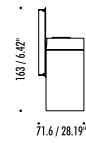

1A2490303.00.00	MATT WHITE - ON/OFF	120 V - 60 Hz - MAX 10 W LED - GU10
1A2490403.00.00	MATT BLACK - ON/OFF	WHITE WALL BACK PLATE - ADJUSTABLE
		BULB NOT INCLUDED
		OPTIONAL BULB ACCESSORIES NOT INCLUDED