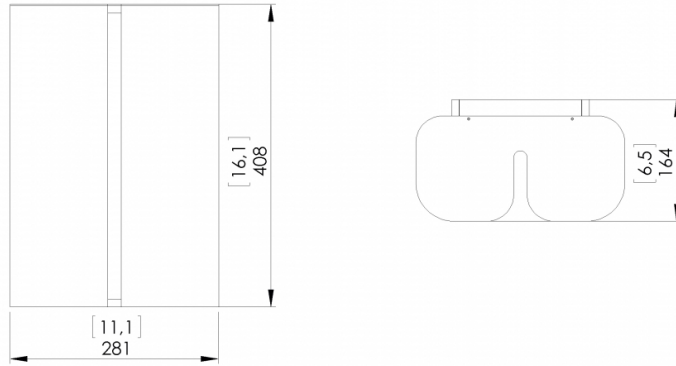

BRASILIA A

White lacquered aluminum structure. Shade is in white polycarbonate with paper diffusion material.

Design by: Michel Boyer

DETAILS.

SIZE: 11" W X 6.4" D X 16" H

14W 2200K, 0-10V DIMMING
750 LM, 95 CRI

*DIMMING MODULE REQUIRED WITH 24V REMOTE DRIVER.

**ALTERNATIVE LED COLOR AVAILABLE, PLEASE CALL SHOWROOM FOR MORE INFO.

WEIGHT: 13.2 LBS

BRASILIA A

BRASILIA A

BRASILIA A

Dimensions in mm [inches]

Silhouette : 175cm / 69in