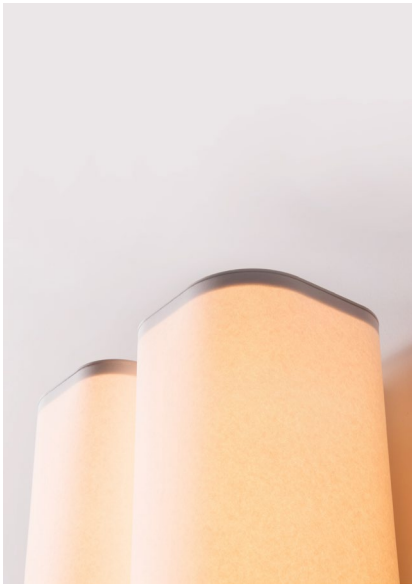

BRASILIA A

White lacquered aluminum structure. Shade is in white polycarbonate with paper diffusion material.

Design by: Michel Boyer

DETAILS.

SIZE: 11" W X 6.4" D X 16" H

14W 2200K, 0-10V DIMMING
750 LM, 95 CRI

*DIMMING MODULE REQUIRED WITH 24V REMOTE DRIVER.

**ALTERNATIVE LED COLOR AVAILABLE, PLEASE CALL SHOWROOM FOR MORE INFO.

WEIGHT: 13.2 LBS

BRASILIA A

BRASILIA A

BRASILIA A

Dimensions in mm [inches]

Silhouette : 175cm / 69in