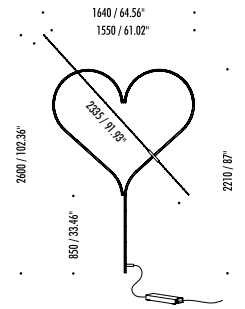

1A3400003.30.06	STANDARD - 3000K	24 V DC - 22 W LED - 2000 lm - CRI > 90 BLACK RAILS - BLACK CABLE INCLUDES INDEPENDENT POWER SUPPLY KIT WITH PLUG INPUT 100-240 V - 50/60 Hz - DIMMER

II PL

PLUGLIGHTING.COM
INFO@PLUGLIGHTING.COM

5665 MELROSE AVENUE
STE 108 LOS ANGELES 90038

P. 323 467 5635
F. 323 467 5634