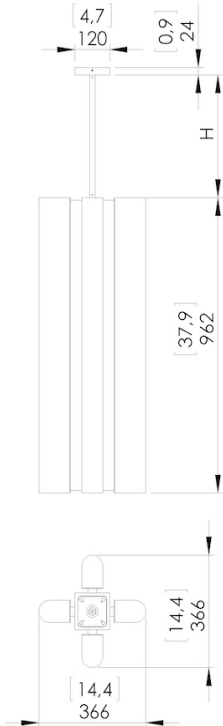

WEIGHT: 15.4 LBS

TENNESSEE S2 96:

SHADE SIZE: 37.9" H X 13.5" W X 2.8" D

CANOPY: Ø4.7" X 1" H

36W LED; 0-10V DIMMABLE

2200K, 95 CRI, 1800 LM

WEIGHT: 26.4 LBS

TENNESSEE S4 48:

SHADE SIZE: 19" H X 14.4" W X 14.4" D

CANOPY: Ø4.7" X 1" H

32W LED; 0-10V DIMMABLE

2200K, 95 CRI, 1600 LM

WEIGHT: 22 LBS

TENNESSEE S4 96:

SHADE SIZE: 37.9" H X 14.4" W X 14.4" D

CANOPY: Ø4.7" X 1" H

TENNESSEE S

PRODUCT DATA : Tennessee S2 48

Dimensions in mm [inches]

Silhouette : 175 cm / 69 in

PRODUCT DATA : Tennessee S2 96

Dimensions in mm [inches]

Silhouette : 175 cm / 69 in

PRODUCT DATA : Tennessee S4 48

Dimension in mm [inches]

Silhouette : 175 cm / 69 in

PRODUCT DATA : Tennessee S4 96

Dimension in mm [inches]

Silhouette : 175 cm / 69 in