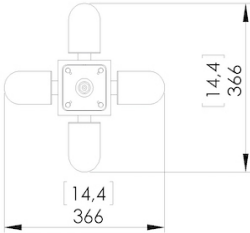

WEIGHT: 15.4 LBS

TENNESSEE S2 96:

SHADE SIZE: 37.9" H X 13.5" W X 2.8" D

CANOPY: Ø4.7" X 1" H

36W LED; 0-10V DIMMABLE

2200K, 95 CRI, 1800 LM

WEIGHT: 26.4 LBS

TENNESSEE S4 48:

SHADE SIZE: 19" H X 14.4" W X 14.4" D

CANOPY: Ø4.7" X 1" H

32W LED; 0-10V DIMMABLE

2200K, 95 CRI, 1600 LM

WEIGHT: 22 LBS

TENNESSEE S4 96:

SHADE SIZE: 37.9" H X 14.4" W X 14.4" D

CANOPY: Ø4.7" X 1" H

TENNESSEE S

PRODUCT DATA : Tennessee S2 48

Dimensions in mm [inches]

Silhouette : 175 cm / 69 in

PRODUCT DATA : Tennessee S2 96

Dimensions in mm [inches]

Silhouette : 175 cm / 69 in

PRODUCT DATA : Tennessee S4 48

Dimension in mm [inches]

Silhouette : 175 cm / 69 in

PRODUCT DATA : Tennessee S4 96

Dimension in mm [inches]

Silhouette : 175 cm / 69 in