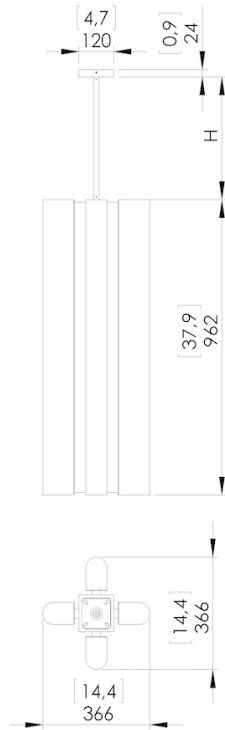

WEIGHT: 15.4 LBS

TENNESSEE S2 96:

SHADE SIZE: 37.9" H X 13.5" W X 2.8" D

CANOPY: Ø4.7" X 1" H

36W LED; 0-10V DIMMABLE

2200K, 95 CRI, 1800 LM

WEIGHT: 26.4 LBS

TENNESSEE S4 48:

SHADE SIZE: 19" H X 14.4" W X 14.4" D

CANOPY: Ø4.7" X 1" H

32W LED; 0-10V DIMMABLE

2200K, 95 CRI, 1600 LM

WEIGHT: 22 LBS

TENNESSEE S4 96:

SHADE SIZE: 37.9" H X 14.4" W X 14.4" D

CANOPY: Ø4.7" X 1" H

TENNESSEE S

PRODUCT DATA : Tennessee S2 48

Dimensions in mm [inches]

Silhouette : 175 cm / 69 in

PRODUCT DATA : Tennessee S2 96

Dimensions in mm [inches]

Silhouette : 175 cm / 69 in

PRODUCT DATA : Tennessee S4 48

Dimension in mm [inches]

Silhouette : 175 cm / 69 in

PRODUCT DATA : Tennessee S4 96

Dimension in mm [inches]

Silhouette : 175 cm / 69 in