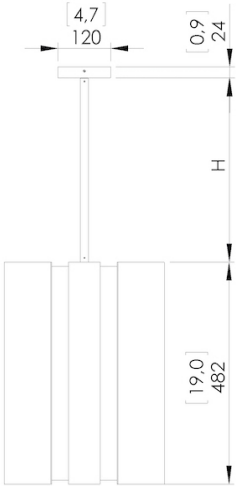

WEIGHT: 15.4 LBS

TENNESSEE S2 96:

SHADE SIZE: 37.9" H X 13.5" W X 2.8" D

CANOPY: Ø4.7" X 1" H

36W LED; 0-10V DIMMABLE

2200K, 95 CRI, 1800 LM

WEIGHT: 26.4 LBS

TENNESSEE S4 48:

SHADE SIZE: 19" H X 14.4" W X 14.4" D

CANOPY: Ø4.7" X 1" H

32W LED; 0-10V DIMMABLE

2200K, 95 CRI, 1600 LM

WEIGHT: 22 LBS

TENNESSEE S4 96:

SHADE SIZE: 37.9" H X 14.4" W X 14.4" D

CANOPY: Ø4.7" X 1" H

TENNESSEE S

PRODUCT DATA : Tennessee S2 48

Dimensions in mm [inches]

Silhouette : 175 cm / 69 in

PRODUCT DATA : Tennessee S2 96

Dimensions in mm [inches]

Silhouette : 175 cm / 69 in

PRODUCT DATA : Tennessee S4 48

Dimension in mm [inches]

Silhouette : 175 cm / 69 in

PRODUCT DATA : Tennessee S4 96

Dimension in mm [inches]

Silhouette : 175 cm / 69 in