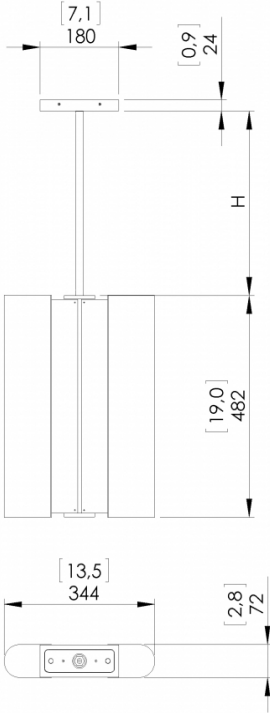

WEIGHT: 15.4 LBS

TENNESSEE S2 96:

SHADE SIZE: 37.9" H X 13.5" W X 2.8" D

CANOPY: Ø4.7" X 1" H

36W LED; 0-10V DIMMABLE

2200K, 95 CRI, 1800 LM

WEIGHT: 26.4 LBS

TENNESSEE S4 48:

SHADE SIZE: 19" H X 14.4" W X 14.4" D

CANOPY: Ø4.7" X 1" H

32W LED; 0-10V DIMMABLE

2200K, 95 CRI, 1600 LM

WEIGHT: 22 LBS

TENNESSEE S4 96:

SHADE SIZE: 37.9" H X 14.4" W X 14.4" D

CANOPY: Ø4.7" X 1" H

TENNESSEE S

PRODUCT DATA : Tennessee S2 48

Dimensions in mm [inches]

Silhouette : 175 cm / 69 in

PRODUCT DATA : Tennessee S2 96

Dimensions in mm [inches]

Silhouette : 175 cm / 69 in

PRODUCT DATA : Tennessee S4 48

Dimension in mm [inches]

Silhouette : 175 cm / 69 in

PRODUCT DATA : Tennessee S4 96

Dimension in mm [inches]

Silhouette : 175 cm / 69 in