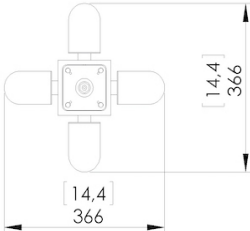

WEIGHT: 15.4 LBS

TENNESSEE S2 96:

SHADE SIZE: 37.9" H X 13.5" W X 2.8" D

CANOPY: Ø4.7" X 1" H

36W LED; 0-10V DIMMABLE

2200K, 95 CRI, 1800 LM

WEIGHT: 26.4 LBS

TENNESSEE S4 48:

SHADE SIZE: 19" H X 14.4" W X 14.4" D

CANOPY: Ø4.7" X 1" H

32W LED; 0-10V DIMMABLE

2200K, 95 CRI, 1600 LM

WEIGHT: 22 LBS

TENNESSEE S4 96:

SHADE SIZE: 37.9" H X 14.4" W X 14.4" D

CANOPY: Ø4.7" X 1" H

TENNESSEE S

PRODUCT DATA : Tennessee S2 48

Dimensions in mm [inches]

Silhouette : 175 cm / 69 in

PRODUCT DATA : Tennessee S2 96

Dimensions in mm [inches]

Silhouette : 175 cm / 69 in

PRODUCT DATA : Tennessee S4 48

Dimension in mm [inches]

Silhouette : 175 cm / 69 in

PRODUCT DATA : Tennessee S4 96

Dimension in mm [inches]

Silhouette : 175 cm / 69 in