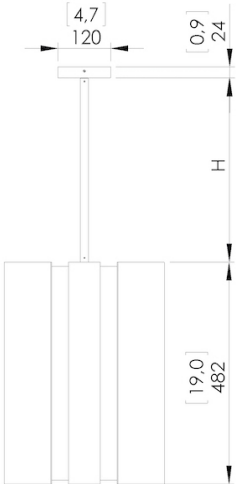

WEIGHT: 15.4 LBS

TENNESSEE S2 96:

SHADE SIZE: 37.9" H X 13.5" W X 2.8" D

CANOPY: Ø4.7" X 1" H

36W LED; 0-10V DIMMABLE

2200K, 95 CRI, 1800 LM

WEIGHT: 26.4 LBS

TENNESSEE S4 48:

SHADE SIZE: 19" H X 14.4" W X 14.4" D

CANOPY: Ø4.7" X 1" H

32W LED; 0-10V DIMMABLE

2200K, 95 CRI, 1600 LM

WEIGHT: 22 LBS

TENNESSEE S4 96:

SHADE SIZE: 37.9" H X 14.4" W X 14.4" D

CANOPY: Ø4.7" X 1" H

TENNESSEE S

PRODUCT DATA : Tennessee S2 48

Dimensions in mm [inches]

Silhouette : 175 cm / 69 in

PRODUCT DATA : Tennessee S2 96

Dimensions in mm [inches]

Silhouette : 175 cm / 69 in

PRODUCT DATA : Tennessee S4 48

Dimension in mm [inches]

Silhouette : 175 cm / 69 in

PRODUCT DATA : Tennessee S4 96

Dimension in mm [inches]

Silhouette : 175 cm / 69 in