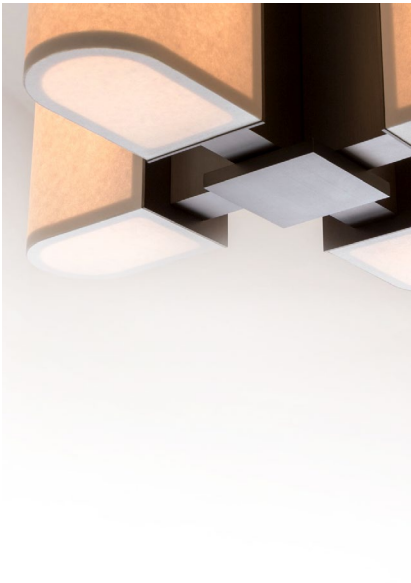

TENNESSEE S