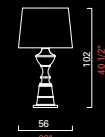

NN - BLACK

BB - WHITE

MM - BROWN

METAL FINISH: CN - DARK CHROME

7053:

Ø22" X 45 1/2" H

3 X 60W E12 INCANDESCENT

DIMMABLE, 33 LBS

UL LISTED

SAMURAI

II P L

PLUGLIGHTING.COM
INFO@PLUGLIGHTING.COM

5665 MELROSE AVENUE
STE 108 LOS ANGELES 90038

P. 323 467 5635
F. 323 467 5634

SAMURAI

SAMURAI Modelli e misure Models and sizes