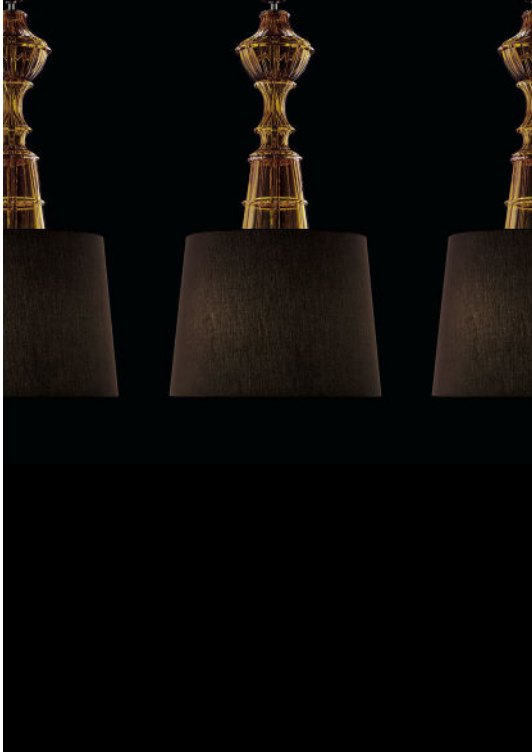

SAMURAI

II P L

PLUGLIGHTING.COM
INFO@PLUGLIGHTING.COM

5665 MELROSE AVENUE
STE 108 LOS ANGELES 90038

P. 323 467 5635
F. 323 467 5634