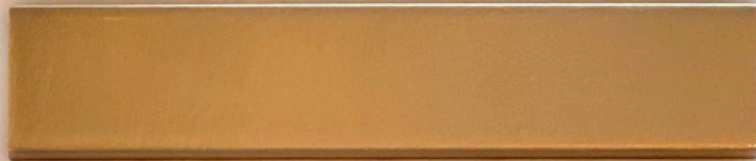

Br
Solid brass, bronzed,
lacquered