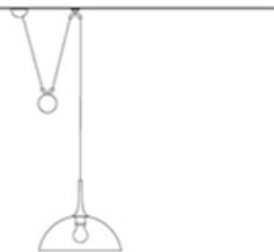

POSA 36

This fixture is available as a pendant, fixed single pendant or adjustable with options of having a center pull and counterweight, side pull with single counterweight, double pull with double counter weights or straight pull with ceiling mounting.

Bd
Solid brass, dark-bronzed,
lacquered

Cu
Solid brass,
copper plated

Cm
Solid brass, copper plated,
matt brushed, lacquered

POSA 36 P
- pendant

POSA 36 M
- center pull

POSA 36 S
- side pull

POSA 36 D
- double pull

POSA 36 R
- straight pull
ceiling mounted