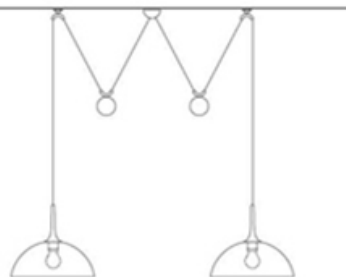

POSA 36

This fixture is available as a pendant, fixed single pendant or adjustable with options of having a center pull and counterweight, side pull with single counterweight, double pull with double counter weights or straight pull with ceiling mounting.

Bd
Solid brass, dark-bronzed,
lacquered

Cu
Solid brass,
copper plated

Cm
Solid brass, copper plated,
matt brushed, lacquered

POSA 36 P
- pendant

POSA 36 M
- center pull

POSA 36 S
- side pull

POSA 36 D
- double pull