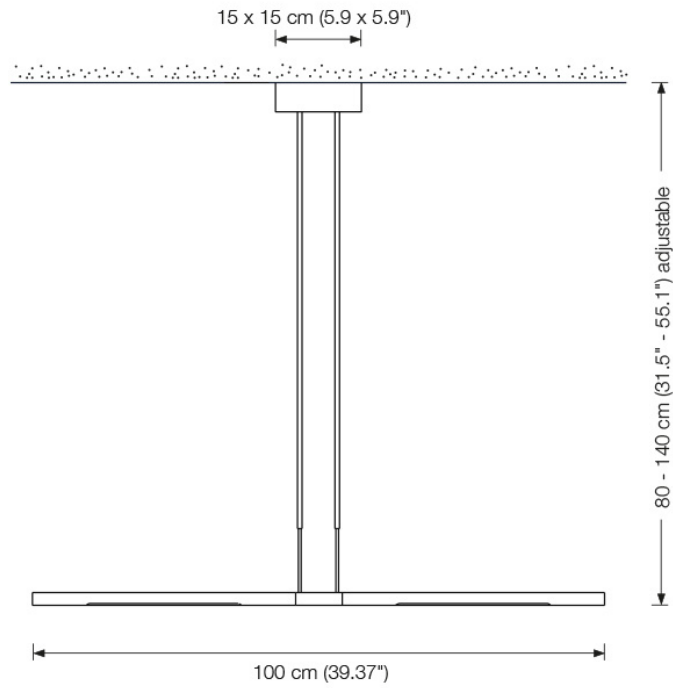

ADDITIONAL BACKPLATE REQ.: 22.6" W X 4.7" D

HEIGHT: 31.5" TO 55" ADJUSTABLE (STANDARD)

\*BELOW HEIGHTS AVAILABLE WITH NO UPCHARGE:

OVERALL HEIGHT: 41.3" TO 78.7"

OVERALL HEIGHT: 51.2" TO 98.4"

CUSTOM WIDTH AVAILABLE (UPON REQUEST):

MAXIMUM 76.77"-149.61"

\*\* 110V CONVERSION KIT REQ.

PEN 100/121/142

**II P L**

PLUGLIGHTING.COM  
INFO@PLUGLIGHTING.COM

5665 MELROSE AVENUE  
STE 108 LOS ANGELES 90038

P. 323 467 5635  
F. 323 467 5634

PEN 100/121/142