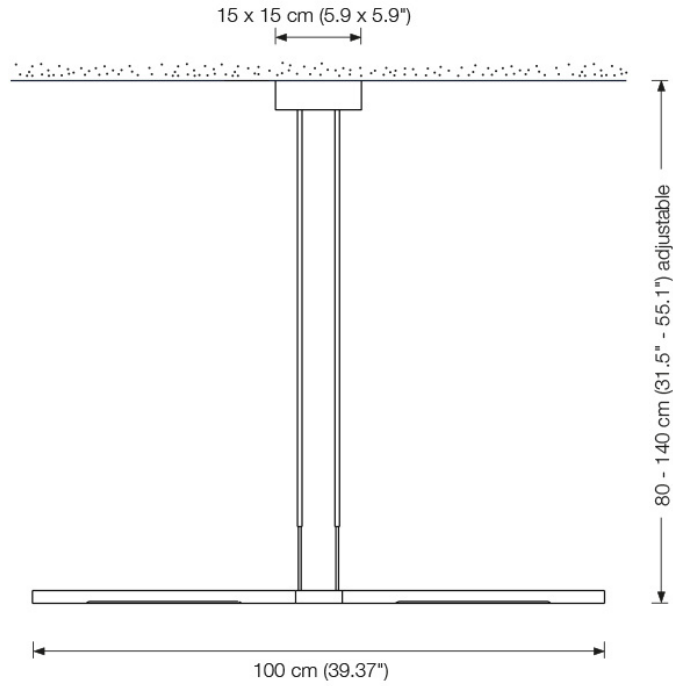

PEN 100/121/142