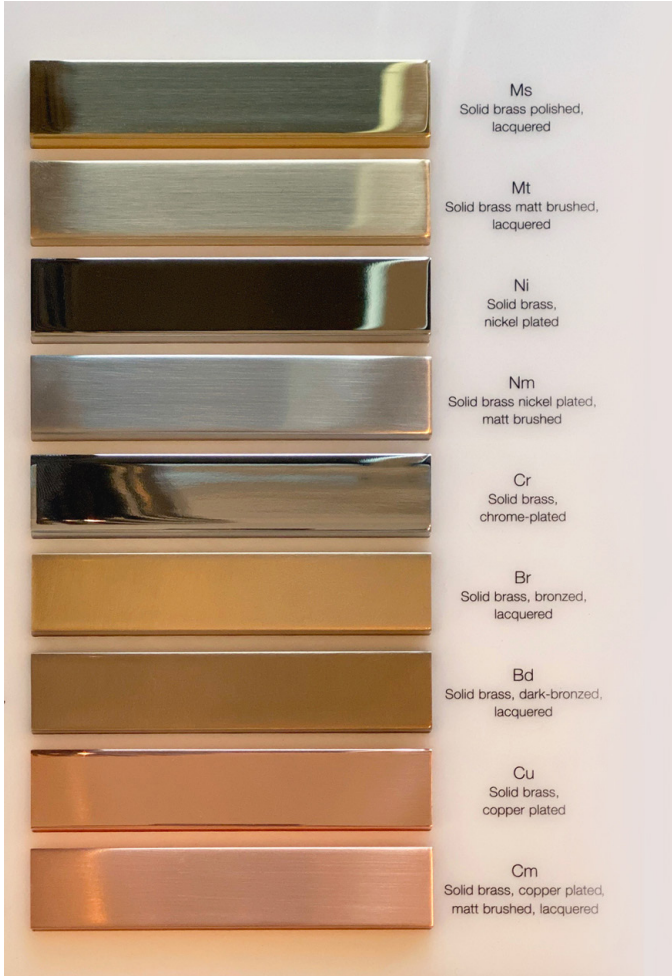

PEN 100/121/142